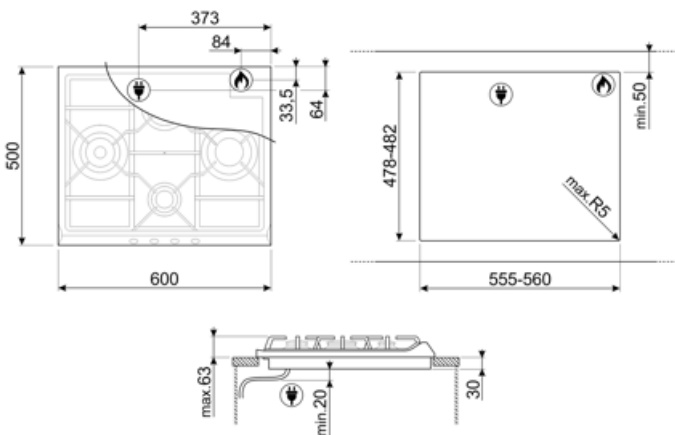

Technical Features

UR

Left - Gas - UR - 3.90 kW

Rear-centre - Gas - Semi Rapid - 1.70 kW

Front-centre - Gas - AUX - 1.10 kW

Right - Gas - Rapid - 2.60 kW

Gas safety valves   Yes   Automatic Ignition   Yes

Electrical Connection

Electrical connection rating (W)	1 W	Frequency (Hz)	50/60 Hz
Voltage (V)	220-240 V	Power supply cable length	120 cm
Type of electric cable installed	Yes, Single phase	Plug	Not present

Gas Connection

Gas Type	G20 Natural gas	Other gas connections provided	Conical
Gas connection	Cilindrical	Gas connection rating (W)	9300 W
Other gas nozzles included	G30 GPL Liquid gas