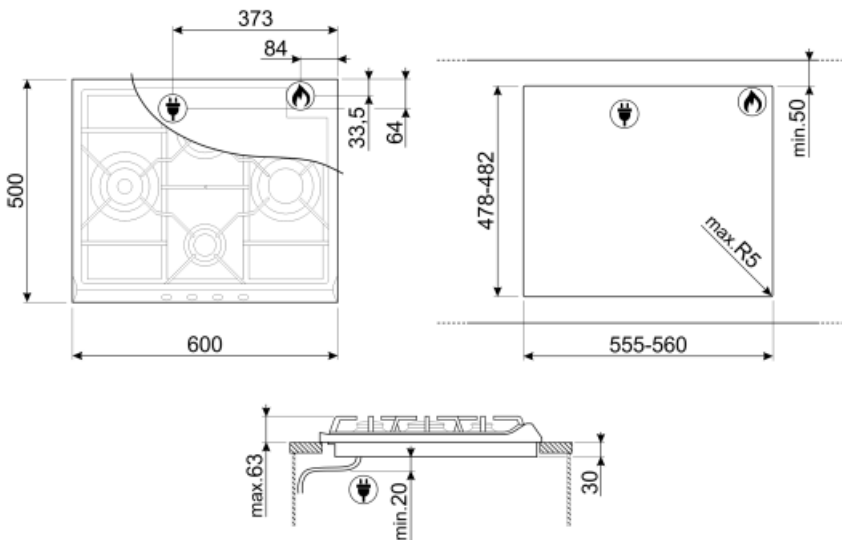

Technical Features

UR

Right - Gas - Rapid - 2.55 kW - 8500 BTU
Front-center - Gas - AUX - 1.05 kW - 3500 BTU
Rear-center - Gas - Semi-rapid - 1.65 kW - 5500 BTU
Left - Gas - URP - 3.90 kW - 13500 BTU

Gas safety valves	Yes	Automatic Ignition	Yes

Electrical Connection

Nominal power	1 W	Frequency	60 Hz
Voltage	120 V	Power cord length	47 1/4 "
Electric cable type	Single phase	Plug	B

Gas Connection

Gas Type	G20 Natural gas	Other gas nozzles included	G30 LPG liquid gas
Gas connection	Cylindric