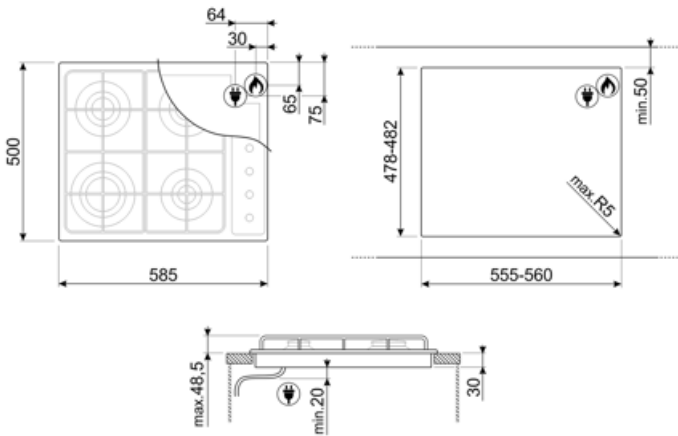

UR

Front-left - Gas - UR - 4.10 kW
Rear-left - Gas - Semi Rapid - 1.80 kW
Rear-right - Gas - Semi Rapid - 1.80 kW
Front-right - Gas - AUX - 1.10 kW

Gas safety valves   Yes   Automatic Ignition   Yes

Electrical Connection

Electrical connection rating (W)	1 W	Frequency (Hz)	50/60 Hz
Voltage (V)	220-240 V	Power supply cable length	120 cm
Type of electric cable installed	Yes, Single phase	Plug	Not present

Gas Connection

Gas Type	G20 Natural gas	Other gas connections provided	Conical
Gas connection	Cilindrical	Gas connection rating (W)	8600 W
Other gas nozzles included	G30 GPL Liquid gas