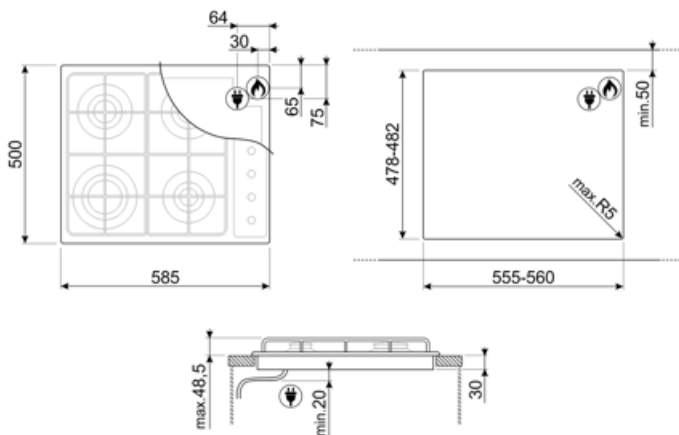

Multizone Option	No	Corte padrão	478-482x555-560 mm

Technical Features

UR

Front-left - Gas - UR - 4.10 kW

Rear-left - Gas - Semi Rapid - 1.80 kW

Rear-right - Gas - Semi Rapid - 1.80 kW

Front-right - Gas - AUX - 1.10 kW

Gas safety valves	Yes	Automatic Ignition	Yes

Accessories Included

Other accessories	No

Electrical Connection

Plug	No	Frequency (Hz)	50/60 Hz
Electrical connection rating (W)	1 W	Comprimento do cabo de alimentação	120 cm
Voltage (V)	220-240 V	Ficha elétrica	No
Type of electric cable	Single phase		

Gas Connection

Gas Type	G20 Natural gas	Other gas connections provided	Conical
Ligação ao gás	Ligação ao gás cilíndrica	Gas connection rating (W)	8600 W
Other gas nozzles included	G30 GPL Liquid gas