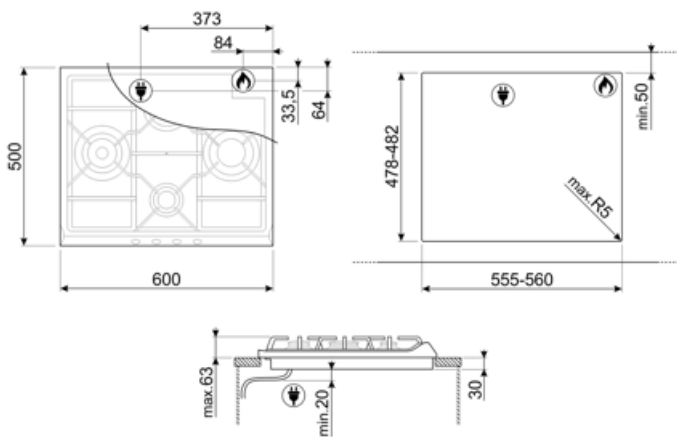

## Options

Worktop Cut-Out	478-482x555-560 mm
-----------------	--------------------

## Electrical Connection

Electrical connection rating (W)	1 W	<b>Power supply cable length</b>	120 cm
Voltage (V)	220-240 V	<b>Plug</b>	Not present
Frequency (Hz)	50/60 Hz		