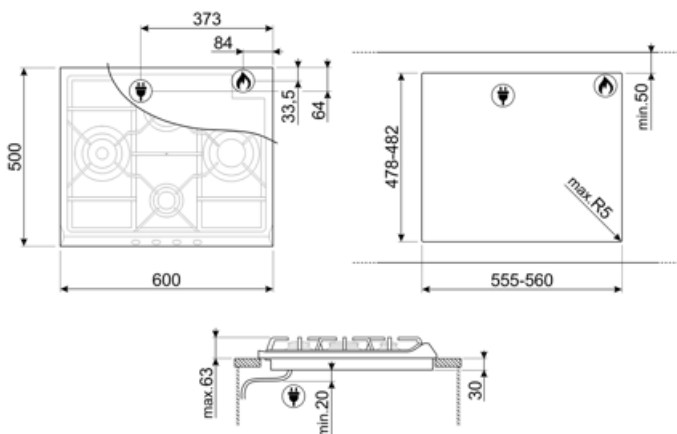

Corte padrão

478-482x555-560 mm

Technical Features

Left - Gas - UR - 3.90 kW

Rear-centre - Gas - Semi Rapid - 1.70 kW

Front-centre - Gas - AUX - 1.10 kW

Right - Gas - Rapid - 2.60 kW

Gas safety valves	Yes	Automatic Ignition	Yes

Electrical Connection

Plug	No	Frequency (Hz)	50/60 Hz
Electrical connection rating (W)	1 W	Comprimento do cabo de alimentação	120 cm
Voltage (V)	220-240 V	Ficha elétrica	No

Gas Connection

Gas Type	G20 Natural gas	Other gas connections provided	Conical
Ligação ao gás	Ligação ao gás cilíndrica	Gas connection rating (W)	9300 W
Other gas nozzles included	G30 GPL Liquid gas