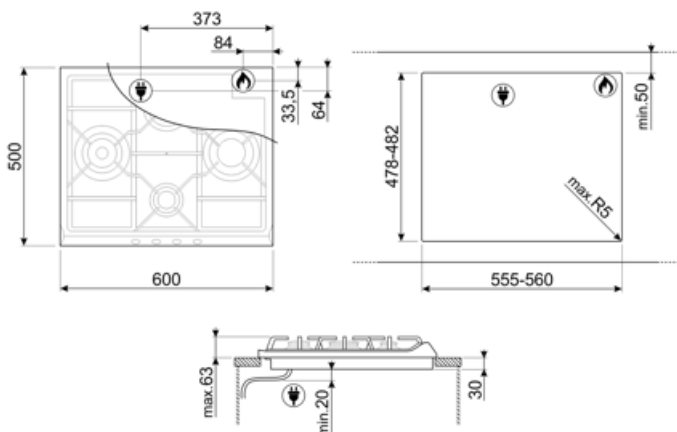

Multizone Option No **Corte padrão** 478-482x555-560 mm

Technical Features

Left - Gas - UR - 3.90 kW
Rear-centre - Gas - Semi Rapid - 1.70 kW
Front-centre - Gas - AUX - 1.10 kW
Right - Gas - Rapid - 2.60 kW

Gas safety valves Yes **Automatic Ignition** Yes

Accessories Included

Other accessories No

Electrical Connection

Plug	No	Frequency (Hz)	50/60 Hz
Electrical connection rating (W)	1 W	Comprimento do cabo de alimentação	120 cm
Voltage (V)	220-240 V	Ficha elétrica	No
Type of electric cable	Single phase		

Gas Connection

Gas Type	G20 Natural gas	Other gas connections provided	Conical
Ligação ao gás	Ligação ao gás cilíndrica	Gas connection rating (W)	9300 W
Other gas nozzles included	G30 GPL Liquid gas