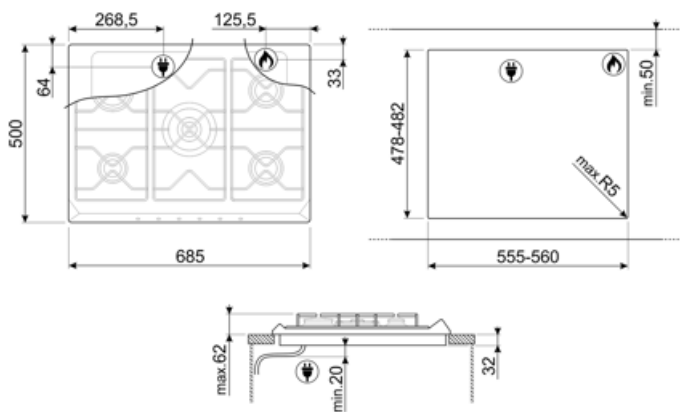

Technical Features

UR

Front-left - Gas - AUX - 1.10 kW

Rear-left - Gas - Rapid - 2.60 kW

Central - Gas - 2UR (dual) - 5.00 kW

Rear-right - Gas - Semi Rapid - 1.70 kW

Front-right - Gas - Semi Rapid - 1.70 kW

Gas safety valves   Yes   Automatic Ignition   Yes

Electrical Connection

Plug	Not present	Type of electric cable installed	Yes, Single phase
Electrical connection rating (W)	1 W	Frequency (Hz)	50/60 Hz
Voltage (V)	220-240 V	Power supply cable length	120 cm

Gas Connection

Gas Type	G20 Natural gas	Other gas connections provided	Conical
Gas connection	Cilindrical	Gas connection rating (W)	11900 W
Other gas nozzles included	G30 GPL Liquid gas