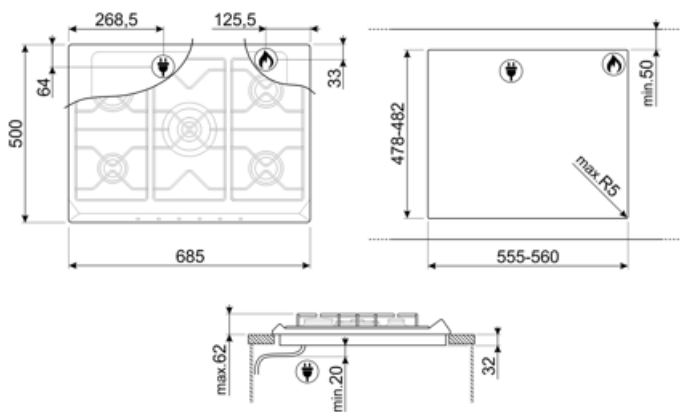

SR775AO

Product Family	Hob
Built-in type	Traditional
Dimensions	70/75 cm
Power supply	Gas
Type	Gas
EAN code	8017709140854

Aesthetics

Aesthetic	Cortina
Colour	Anthracite
Material	Enamelled
Pan stands	Cast iron
Burners	Smeg Contemporary
Burners Material	Aluminium
Type of control setting	Control knobs
Control knob position	Front
No. of controls	6
Controls colour	Black
Components finishing	Antique brass
Logo	Silk screen
Serigraphy colour	Grey
Alternative colours available	Cream

Program / Functions

No. of gas cook zones	5
Total no. of cook zones	5

Options

Worktop Cut-Out	478-482x555-560 mm
-----------------	--------------------

Technical Features

UR

Front-left - Gas - AUX - 1.10 kW

Electrical connection rating (W)	1 W	Frequency (Hz)	50/60 Hz
Voltage (V)	220-240 V	Power supply cable length	120 cm
Type of electric cable installed	Yes, Single phase	Plug	Not present

Gas Connection

Gas Type	G20 Natural gas	Other gas connections provided	Conical
Gas connection	Cilindrical	Gas connection rating (W)	11900 W
Other gas nozzles included	G30 GPL Liquid gas		