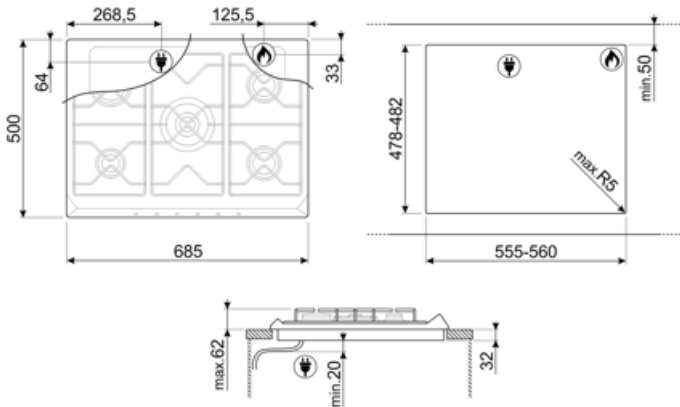

Technical Features

UR

Front-left - Gas - AUX - 1.10 kW
Rear-left - Gas - Rapid - 2.60 kW
Central - Gas - 2UR (dual) - 5.00 kW
Rear-right - Gas - Semi Rapid - 1.70 kW
Front-right - Gas - Semi Rapid - 1.70 kW

Gas safety valves   Yes   Automatic Ignition   Yes

Electrical Connection

Electrical connection rating (W)	1 W	Power supply cable length	120 cm
Voltage (V)	220-240 V	Plug	Not present
Frequency (Hz)	50/60 Hz		

Gas Connection

Gas Type	G20 Natural gas	Other gas connections provided	Conical
Gas connection	Cilindrical	Gas connection rating (W)	11900 W
Other gas nozzles included	G30 GPL Liquid gas