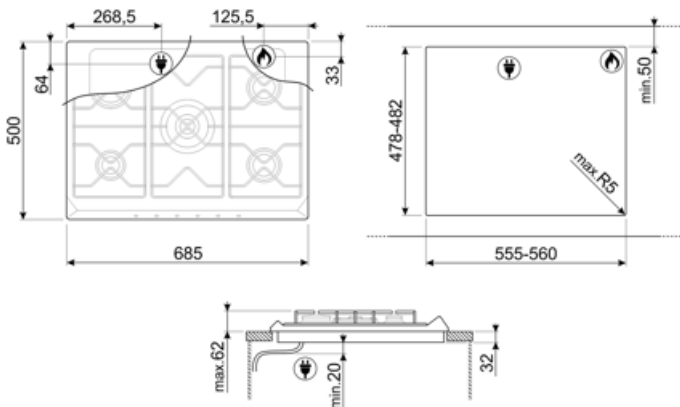

Technical Features

UR

Front-left - Gas - AUX - 1.10 kW

Rear-left - Gas - Rapid - 2.60 kW

Central - Gas - 2UR (dual) - 5.00 kW

Rear-right - Gas - Semi Rapid - 1.70 kW

Front-right - Gas - Semi Rapid - 1.70 kW

Gas safety valves   Yes   Automatic Ignition   Yes

Electrical Connection

Electrical connection rating (W)	1 W	Power supply cable length	120 cm
Voltage (V)	220-240 V	Plug	Not present
Frequency (Hz)	50/60 Hz		

Gas Connection

Gas Type	G20 Natural gas	Other gas connections provided	Conical
Gas connection	Cilindrical	Gas connection rating (W)	11900 W
Other gas nozzles included	G30 GPL Liquid gas