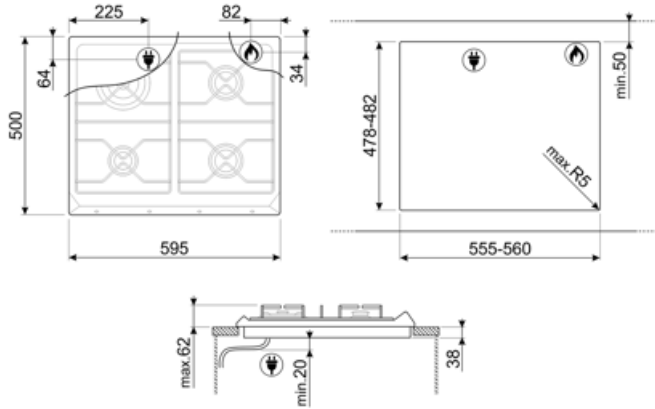

UR

Front left - Gas - AUX - 1.10 kW

Rear left - Gas - UR - 3.30 kW

Rear right - Gas - Semi Rapid - 1.70 kW

Front right - Gas - Semi Rapid - 1.70 kW

Gas safety valves   Yes   Automatic Ignition   Yes

Electrical Connection

Nominal power (W)	1 W	Power supply cable length	120 cm
Voltage (V)	220-240 V	Plug	No
Frequency (Hz)	50/60 Hz		

Gas Connection

Gas Type	G20 Natural gas	Other gas connections provided	Conical
Gas connection	Cilindrical	Gas connection rating (W)	7800 W
Other gas nozzles included	G30 GPL Liquid gas