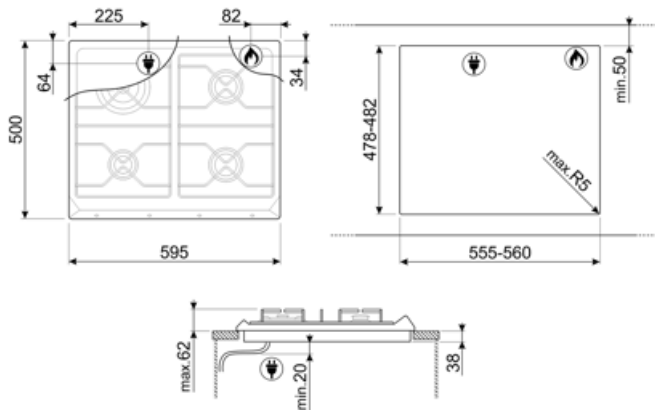

UR

Front-left - Gas - AUX - 1.10 kW

Rear-left - Gas - UR - 3.30 kW

Rear-right - Gas - Semi Rapid - 1.70 kW

Front-right - Gas - Semi Rapid - 1.70 kW

Gas safety valves   Yes   Automatic Ignition   Yes

Electrical Connection

Electrical connection rating (W)	1 W	Power supply cable length	120 cm
Voltage (V)	220-240 V	Plug	Not present
Frequency (Hz)	50/60 Hz		

Gas Connection

Gas Type	G20 Natural gas	Other gas connections provided	Conical
Gas connection	Cilindrica	Gas connection rating (W)	7800 W
Other gas nozzles included	G30 GPL Liquid gas