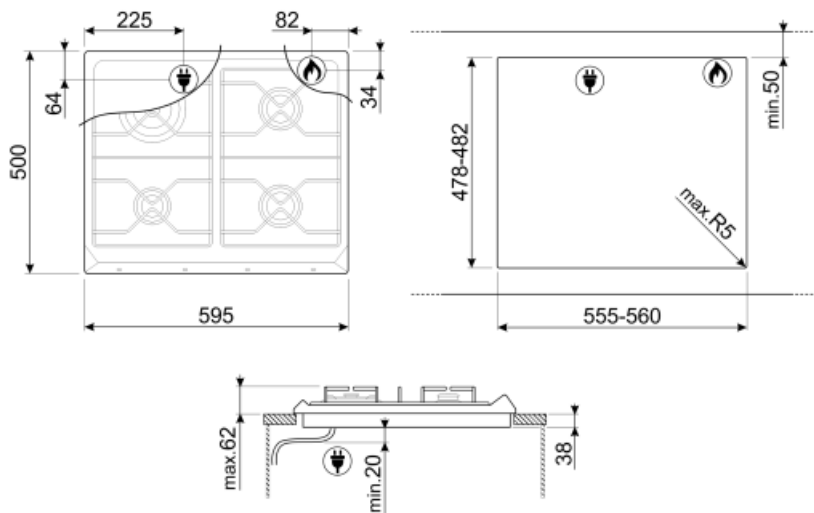

SR964NGH

Product Family	Hob
Built-in type	Traditional
Dimensions	60 cm
Power supply	Gas
Type	Gas
EAN code	8017709200121

Aesthetics

Aesthetic	Victoria
Colour	Black
Material	Enamelled
Pan stands	Cast iron
Type of control setting	Control knobs
Control knob position	Front
No. of controls	4
Controls colour	Chrome
Serigraphy colour	Silver

Programme / Functions

Total no. of cook zones	4
No. of gas cook zones	4

Options

Worktop Cut-Out	478-482x555-560 mm
-----------------	--------------------

Technical Features

Front-left - Gas - AUX - 1.10 kW

Electrical Connection

Electrical connection rating (W)	1 W	Frequency (Hz)	50/60 Hz
Voltage (V)	220-240 V	Power supply cable length	120 cm

Gas Connection

Gas Type	G20 Natural gas	Other gas connections provided	Conical
Gas connection	Cilindrical	Gas connection rating (W)	7800 W
Other gas nozzles included	G30 GPL Liquid gas		