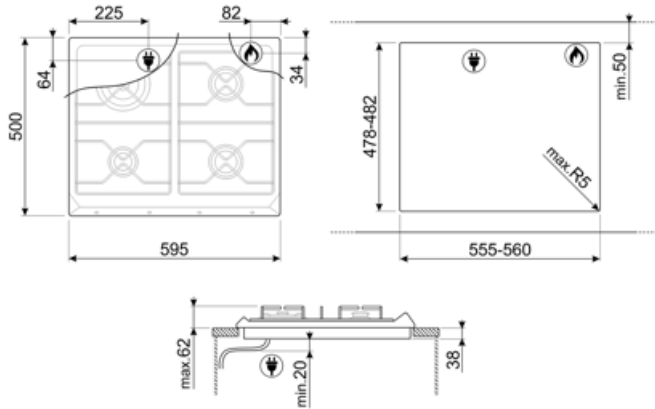

UR

Front-left - Gas - AUX - 1.10 kW

Rear-left - Gas - UR - 3.30 kW

Rear-right - Gas - Semi Rapid - 1.70 kW

Front-right - Gas - Semi Rapid - 1.70 kW

Gas safety valves   Yes   Automatic Ignition   Yes

Electrical Connection

Electrical connection rating (W)	1 W	Power supply cable length	120 cm
Voltage (V)	220-240 V	Plug	Not present
Frequency (Hz)	50/60 Hz		

Gas Connection

Gas Type	G20 Natural gas	Other gas connections provided	Conical
Gas connection	Cilindrical	Gas connection rating (W)	7800 W
Other gas nozzles included	G30 GPL Liquid gas