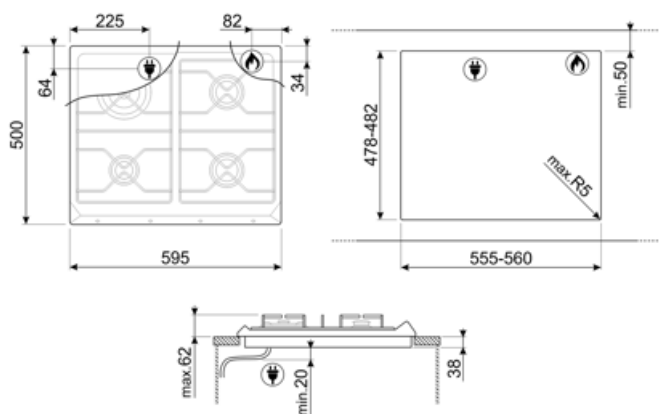

## Opties

Worktop Cut-Out

478-482x555-560 mm