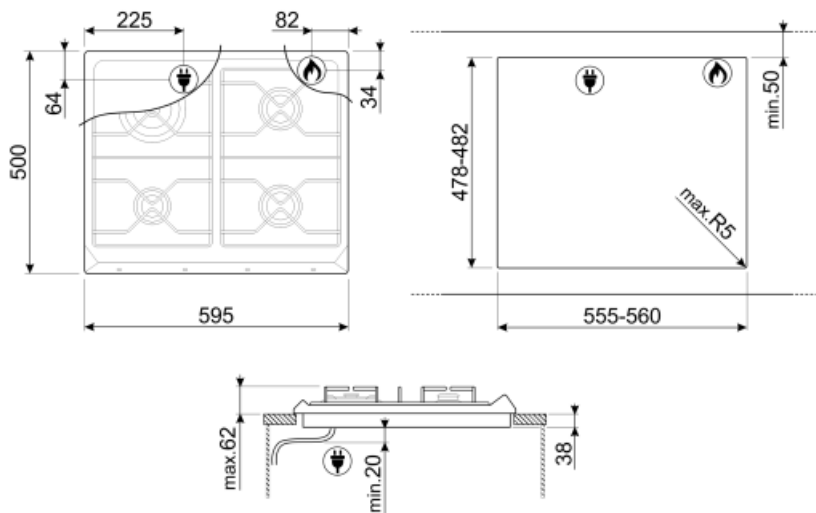

Front left - Gas - AUX - 1.10 kW

Rear left - Gas - UR - 3.30 kW

Rear right - Gas - Semi Rapid - 1.70 kW

Front right - Gas - Semi Rapid - 1.70 kW

Gas safety valves   Yes   Automatic Ignition   Yes

Electrical Connection

Nominal power (W)	1 W	Frequency (Hz)	50/60 Hz
Voltage (V)	220-240 V	Power supply cable length	120 cm

Gas Connection

Gas Type	G20 Natural gas	Other gas connections provided	Conical
Gas connection	Cilindrical	Gas connection rating (W)	7800 W
Other gas nozzles included	G30 GPL Liquid gas