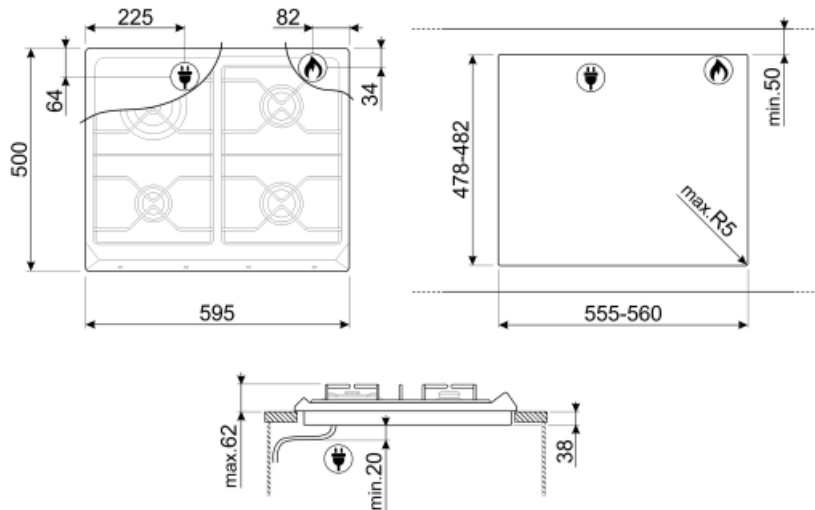

Front-left - Gas - AUX - 1.10 kW

Rear-left - Gas - UR - 3.30 kW

Rear-right - Gas - Semi Rapid - 1.70 kW

Front-right - Gas - Semi Rapid - 1.70 kW

Gas safety valves   Yes   Automatic Ignition   Yes

Electrical Connection

Plug	Not present	Frequency (Hz)	50/60 Hz
Electrical connection rating (W)	1 W	Power supply cable length	120 cm
Voltage (V)	220-240 V		

Gas Connection

Gas Type	G20 Natural gas	Other gas connections provided	Conical
Gas connection	Cilindrical	Gas connection rating (W)	7800 W
Other gas nozzles included	G30 GPL Liquid gas