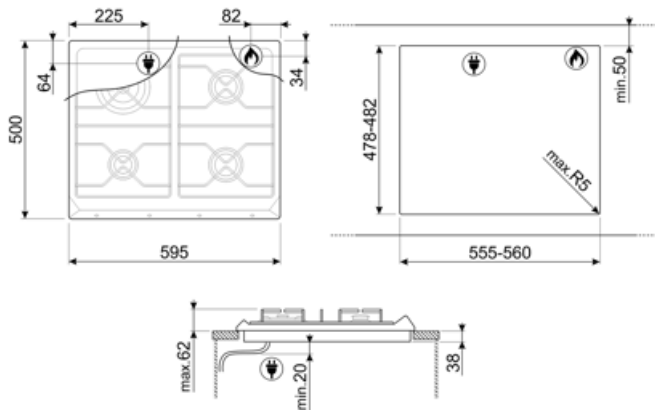

UR

Front-left - Gas - AUX - 1.10 kW

Rear-left - Gas - UR - 3.30 kW

Rear-right - Gas - Semi Rapid - 1.70 kW

Front-right - Gas - Semi Rapid - 1.70 kW

Gas safety valves   Yes   Automatic Ignition   Yes

Electrical Connection

Electrical connection rating (W)	1 W	Power supply cable length	120 cm
Voltage (V)	220-240 V	Plug	Not present
Frequency (Hz)	50/60 Hz		

Gas Connection

Gas Type	G20 Natural gas	Other gas connections provided	Conical
Gas connection	Cilindrical	Gas connection rating (W)	7800 W
Other gas nozzles included	G30 GPL Liquid gas