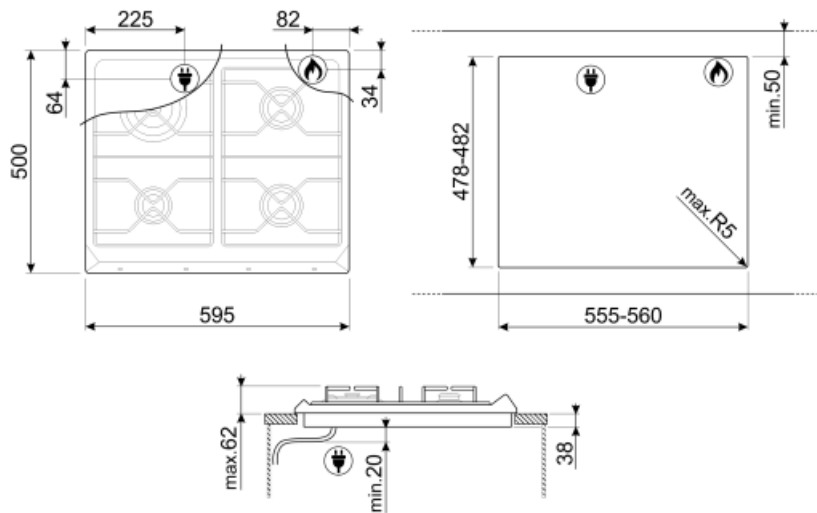

UR

Front left - Gas - AUX - 1.10 kW

Rear left - Gas - UR - 3.30 kW

Rear right - Gas - Semi Rapid - 1.70 kW

Front right - Gas - Semi Rapid - 1.70 kW

Gas safety valves   Yes   Automatic Ignition   Yes

Electrical Connection

Nominal power (W)	1 W	Frequency (Hz)	50/60 Hz
Voltage (V)	220-240 V	Power supply cable length	120 cm

Gas Connection

Gas Type	G20 Natural gas	Other gas connections provided	Conical
Gas connection	Cilindrical	Gas connection rating (W)	7800 W
Other gas nozzles included	G30 GPL Liquid gas