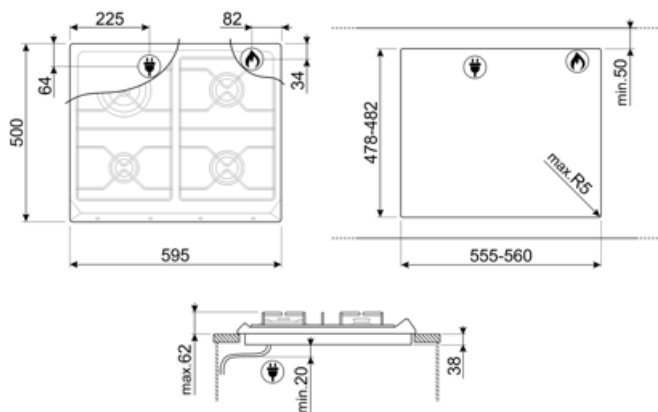

Electrical Connection

Nominal power (W)	1 W	Frequency (Hz)	50/60 Hz
Voltage (V)	220-240 V	Power supply cable length	120 cm

Gas Connection

Gas Type	G20 Natural gas	Other gas connections provided	Conical
Gas connection	Cilindrical	Gas connection rating (W)	7800 W
Other gas nozzles included	G30 GPL Liquid gas