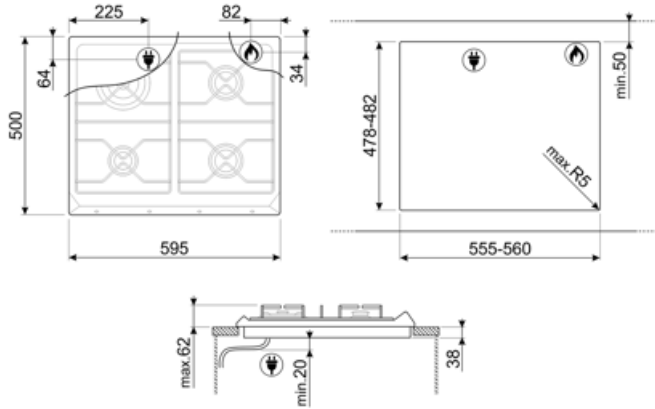

SR964XGH

Product Family	Hob
Built-in	Traditional
Dimensions	60 cm
Power supply	Gas
Type	Gas
EAN code	8017709200114

Aesthetics

Aesthetics	Victoria
Colour	Stainless steel
Finishing	Brushed
Material	Stainless Steel
Pan stands	Cast iron
Type of control setting	Control knobs
Control knobs position	Front
No. of controls	4
Controls colour	Chrome
Logo	Silk screen
Serigraphy colour	Black

Program / Functions

No. of gas cook zones	4
Total no. of cook zones	4

Options

Standard cut out	478-482x555-560 mm
------------------	--------------------

Technical Features

UR

Front left - Gas - AUX - 1.10 kW

Electrical Connection

Nominal power (W)	1 W	Power supply cable length	120 cm
Voltage (V)	220-240 V	Plug	No
Frequency (Hz)	50/60 Hz		

Gas Connection

Gas Type	G20 Natural gas	Other gas connections provided	Conical
Gas connection	Cilindrical	Gas connection rating (W)	7800 W
Other gas nozzles included	G30 GPL Liquid gas		