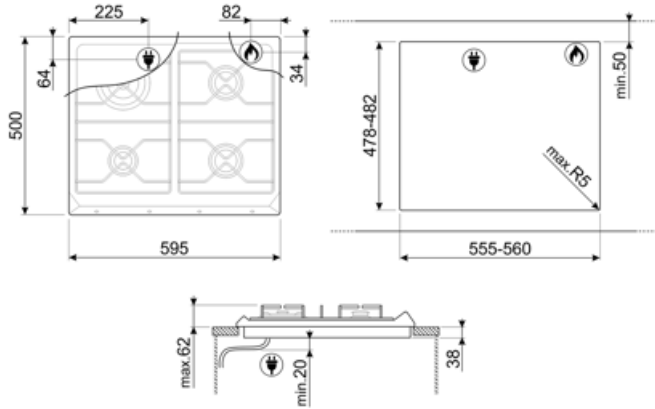

# SR964XGH

Product Family	Hob
Built-in	Traditional
Dimensions	60 cm
Power supply	Gas
Type	Gas
EAN code	8017709200114

## Options

Standard cut out	478-482x555-560 mm
------------------	--------------------

## Electrical Connection

Nominal power (W)	1 W	Power supply cable length	120 cm
Voltage (V)	220-240 V	Plug	No
Frequency (Hz)	50/60 Hz		