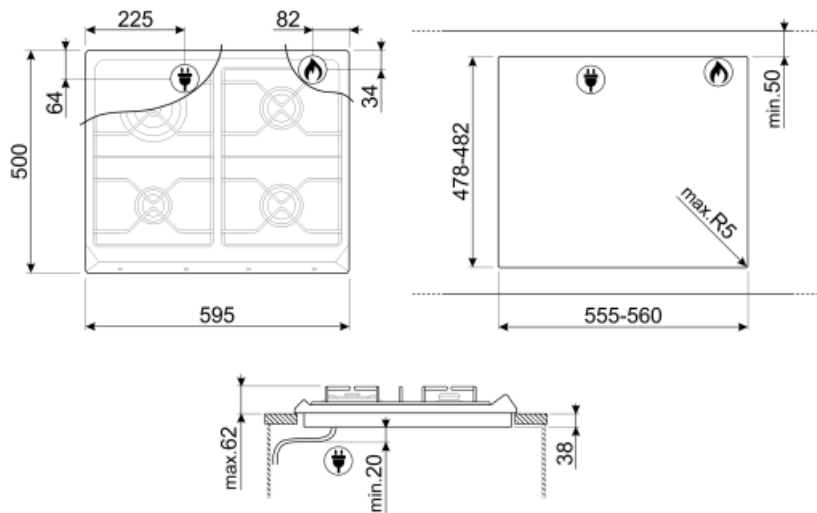

UR

Front-left - Gas - AUX - 1.10 kW

Rear-left - Gas - UR - 3.30 kW

Rear-right - Gas - Semi Rapid - 1.70 kW

Front-right - Gas - Semi Rapid - 1.70 kW

Gas safety valves   Yes   Automatic Ignition   Yes

Electrical Connection

Electrical connection rating (W)	1 W	Frequency (Hz)	50/60 Hz
Voltage (V)	220-240 V	Power supply cable length	120 cm

Gas Connection

Gas Type	G20 Natural gas	Other gas connections provided	Conical
Gas connection	Cilindrical	Gas connection rating (W)	7800 W
Other gas nozzles included	G30 GPL Liquid gas