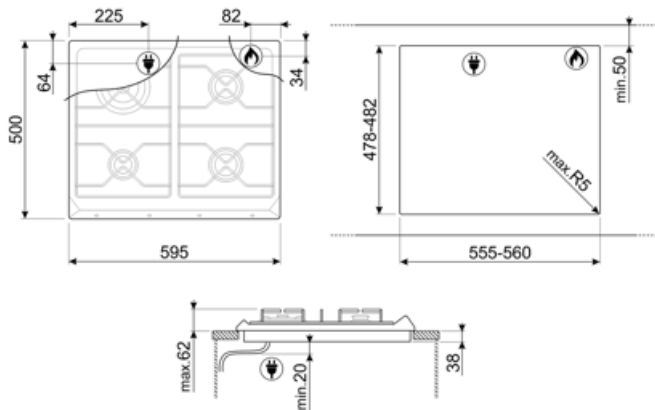

SR964XGH

Product Family
Built-in type
Dimensions
Power supply
Type
EAN code

Hob
Traditional
60 cm
Gas
Gas
8017709200114

Aesthetics

Aesthetic
Colour
Finishing
Material
Pan stands
Type of control setting
Control knob position
No. of controls
Controls colour
Logo
Serigraphy colour

Victoria
Stainless steel
Satin
Stainless Steel
Cast iron
Control knobs
Front
4
Chrome
Silk screen
Black

Program / Functions

No. of gas cook zones	4
Total no. of cook zones	4

Options

Worktop Cut-Out 478-482x555-560 mm

Electrical Connection

Electrical connection rating (W)	1 W	Power supply cable length	120 cm
Voltage (V)	220-240 V	Plug	Not present
Frequency (Hz)	50/60 Hz		

Gas Connection

Gas Type	G20 Natural gas	Other gas connections provided	Conical
Gas connection	Cilindrical	Gas connection rating (W)	7800 W
Other gas nozzles included	G30 GPL Liquid gas		