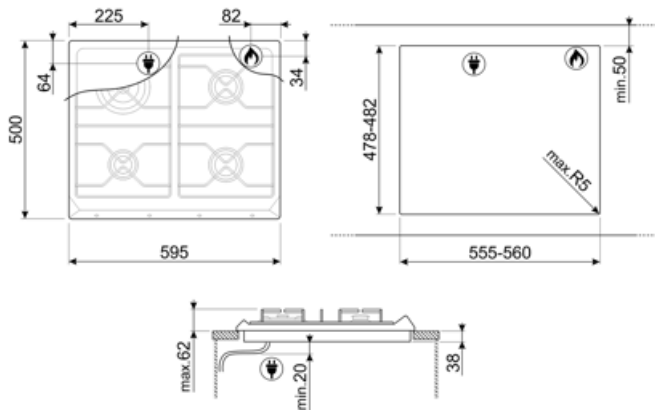

UR

Front-left - Gas - AUX - 1.10 kW

Rear-left - Gas - UR - 3.30 kW

Rear-right - Gas - Semi Rapid - 1.70 kW

Front-right - Gas - Semi Rapid - 1.70 kW

Gas safety valves   Yes   Automatic Ignition   Yes

Electrical Connection

Plug	Not present	Frequency (Hz)	50/60 Hz
Electrical connection rating (W)	1 W	Power supply cable length	120 cm
Voltage (V)	220-240 V		

Gas Connection

Gas Type	G20 Natural gas	Other gas connections provided	Conical
Gas connection	Cilindrical	Gas connection rating (W)	7800 W
Other gas nozzles included	G30 GPL Liquid gas