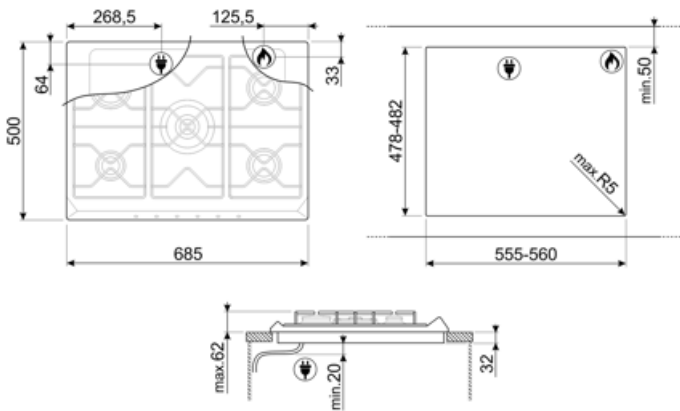

UR

Front-left - Gas - AUX - 1.10 kW

Rear-left - Gas - Rapid - 2.60 kW

Central - Gas - 2UR (dual) - 5.00 kW

Rear-right - Gas - Semi Rapid - 1.70 kW

Front-right - Gas - Semi Rapid - 1.70 kW

Gas safety valves   Yes   Automatic Ignition   Yes

Electrical Connection

Electrical connection rating (W)	1 W	Power supply cable length	120 cm
Voltage (V)	220-240 V	Plug	Not present
Frequency (Hz)	50/60 Hz		

Gas Connection

Gas Type	G20 Natural gas	Other gas connections provided	Conical
Gas connection	Cilindrical	Gas connection rating (W)	11900 W