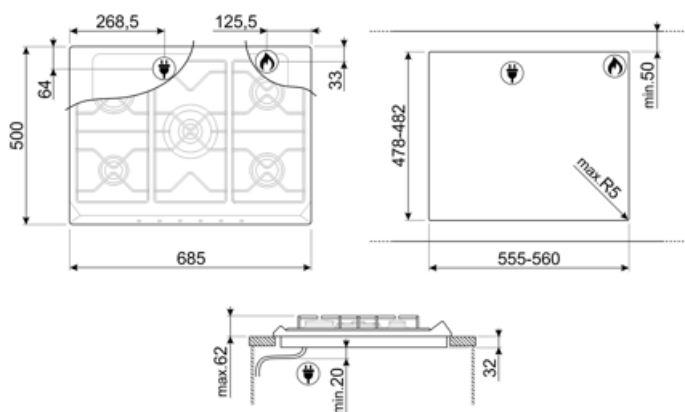

UR

Linksvoor - Gas - AUX - 1.10 kW

Linksachter - Gas - RP - 2.60 kW

Midden - Gas - 2URP (dual) - 5.00 kW

Rechtsachter - Gas - SRD - 1.70 kW

Rechtsvoor - Gas - SRD - 1.70 kW

Thermobeveiliging Ja

Automatische ontsteking Ja

Elektrische aansluiting

Nominale aansluitwaarde 1 W

Lengte voedingskabel 120 cm
Stekker Nee

Spanning (V) 220-240 V

Frequentie 50/60 Hz

Gasaansluiting

Type gas G20 Aardgas

Andere gasaansluitingen Konisch

Gasaansluiting Cilindrisch

Nominale aansluitwaarde gas 11900 W