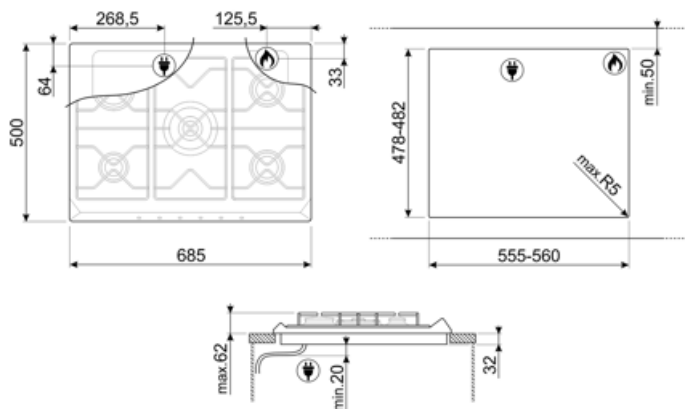

UR

Linksvoor - Gas - AUX - 1.10 kW

Linksachter - Gas - RP - 2.60 kW

Midden - Gas - 2URP (dual) - 5.00 kW

Rechtsachter - Gas - SRD - 1.70 kW

Rechtsvoor - Gas - SRD - 1.70 kW

Thermobeveiliging Ja

Automatische ontsteking Ja

Elektrische aansluiting

Nominale aansluitwaarde 1 W

Lengte voedingskabel 120 cm
Stekker Nee

Spanning (V) 220-240 V

Frequentie 50/60 Hz

Gasaansluiting

Type gas G20 Aardgas
Gasaansluiting Cilindrisch

Andere gasaansluitingen Konisch
Nominale aansluitwaarde gas 11900 W