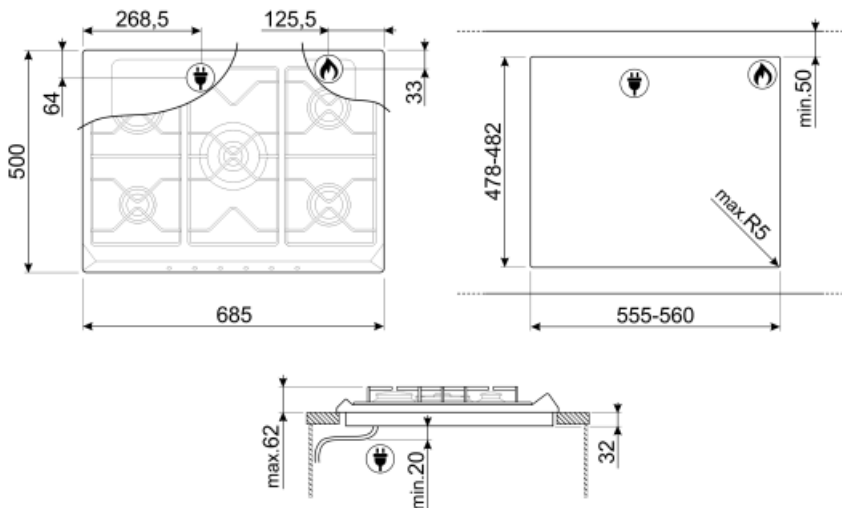

Front left - Gas - AUX - 1.10 kW

Rear left - Gas - Rapid - 2.60 kW

Central - Gas - 2UR (dual) - 5.00 kW

Rear right - Gas - Semi Rapid - 1.70 kW

Front right - Gas - Semi Rapid - 1.70 kW

Gas safety valves	Yes	Automatic Ignition	Yes

Electrical Connection

Nominal power (W)	1 W	Frequency (Hz)	50/60 Hz
Voltage (V)	220-240 V	Power supply cable length	120 cm

Gas Connection

Gas Type	G20 Natural gas	Other gas connections provided	Conical
Gas connection	Cilindrical	Gas connection rating (W)	11900 W