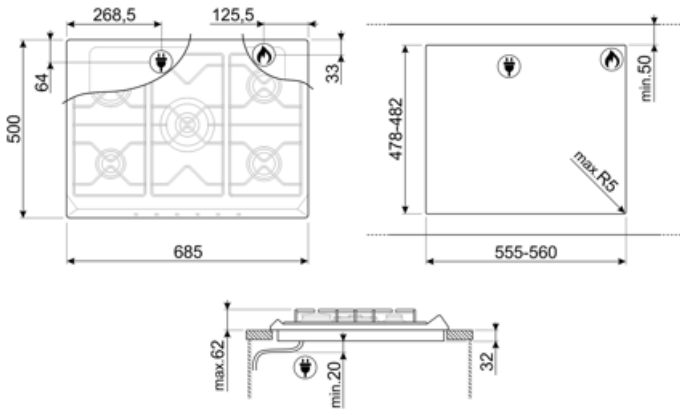

UR

Front-left - Gas - AUX - 1.10 kW

Rear-left - Gas - Rapid - 2.60 kW

Central - Gas - 2UR (dual) - 5.00 kW

Rear-right - Gas - Semi Rapid - 1.70 kW

Front-right - Gas - Semi Rapid - 1.70 kW

Gas safety valves   Yes   Automatic Ignition   Yes

Electrical Connection

Electrical connection rating (W)	1 W	Power supply cable length	120 cm
Voltage (V)	220-240 V	Plug	Not present
Frequency (Hz)	50/60 Hz		

Gas Connection

Gas Type	G20 Natural gas	Other gas connections provided	Conical
Gas connection	Cilindrical	Gas connection rating (W)	11900 W