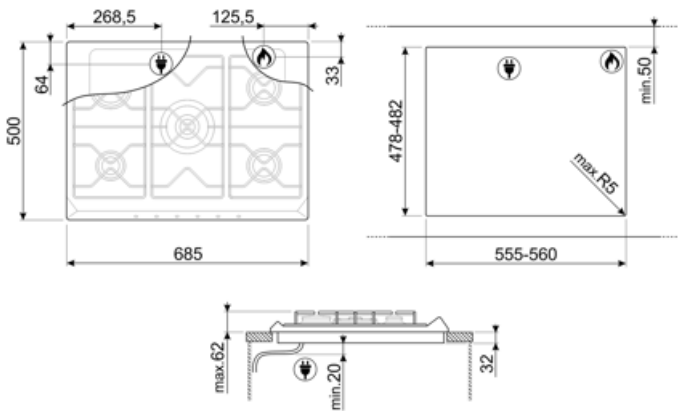

UR

Front-left - Gas - AUX - 1.10 kW

Rear-left - Gas - Rapid - 2.60 kW

Central - Gas - 2UR (dual) - 5.00 kW

Rear-right - Gas - Semi Rapid - 1.70 kW

Front-right - Gas - Semi Rapid - 1.70 kW

Gas safety valves   Yes   Automatic Ignition   Yes

Electrical Connection

Electrical connection rating (W)	1 W	Power supply cable length	120 cm
Voltage (V)	220-240 V	Plug	Not present
Frequency (Hz)	50/60 Hz		

Gas Connection

Gas Type	G20 Natural gas	Other gas connections provided	Conical
Gas connection	Cilindrical	Gas connection rating (W)	11900 W