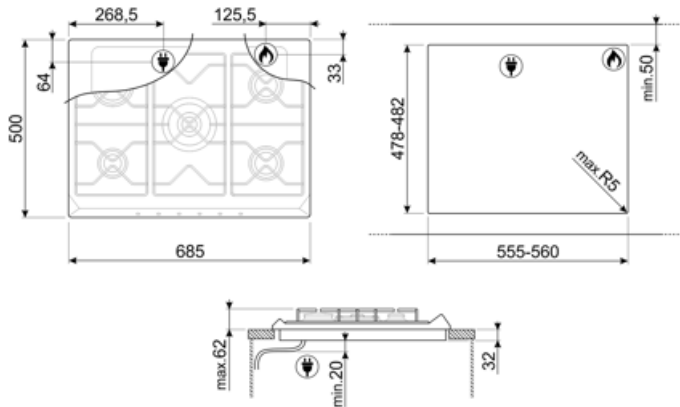

UR

Front left - Gas - AUX - 1.10 kW
Rear left - Gas - Rapid - 2.60 kW
Central - Gas - 2UR (dual) - 5.00 kW
Rear right - Gas - Semi Rapid - 1.70 kW
Front right - Gas - Semi Rapid - 1.70 kW
Gas safety valves Yes

Automatic Ignition Yes

Electrical Connection

Nominal power (W)	1 W	Power supply cable length	120 cm
Voltage (V)	220-240 V	Plug	No
Frequency (Hz)	50/60 Hz		

Gas Connection

Gas Type	G20 Natural gas	Other gas connections provided	Conical
Gas connection	Cilindrical	Gas connection rating (W)	11900 W