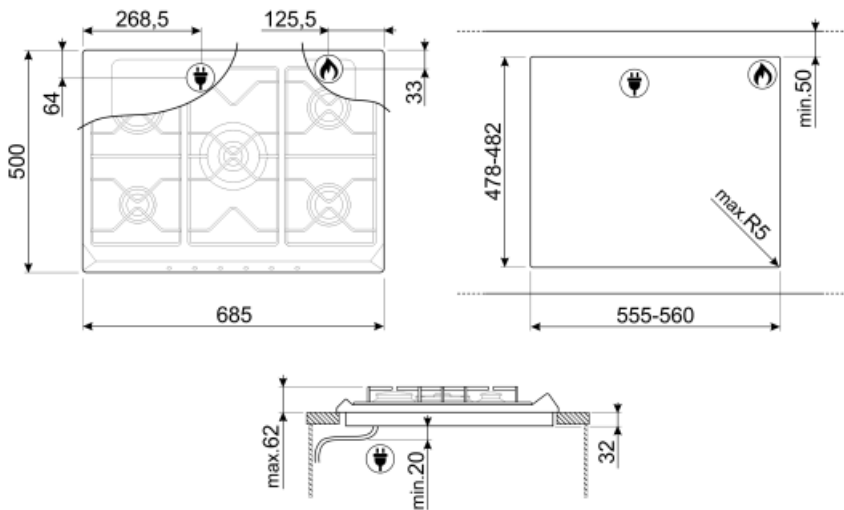

UR

Front left - Gas - AUX - 1.10 kW
Rear left - Gas - Rapid - 2.60 kW
Central - Gas - 2UR (dual) - 5.00 kW
Rear right - Gas - Semi Rapid - 1.70 kW
Front right - Gas - Semi Rapid - 1.70 kW
Gas safety valves Yes

Automatic Ignition Yes

Electrical Connection

Nominal power (W)	1 W	Frequency (Hz)	50/60 Hz
Voltage (V)	220-240 V	Power supply cable length	120 cm

Gas Connection

Gas Type	G20 Natural gas	Other gas connections provided	Conical
Gas connection	Cilindrical	Gas connection rating (W)	11900 W