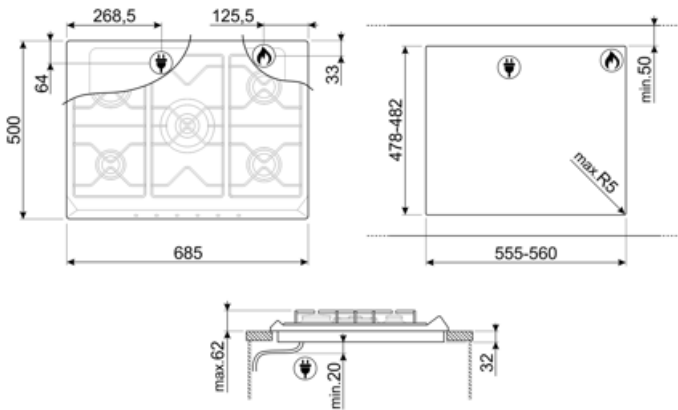

UR

Front-left - Gas - AUX - 1.10 kW
Rear-left - Gas - Rapid - 2.60 kW
Central - Gas - 2UR (dual) - 5.00 kW
Rear-right - Gas - Semi Rapid - 1.70 kW
Front-right - Gas - Semi Rapid - 1.70 kW
Gas safety valves Yes

Automatic Ignition Yes

Electrical Connection

Electrical connection rating (W)	1 W	Power supply cable length	120 cm
Voltage (V)	220-240 V	Plug	Not present
Frequency (Hz)	50/60 Hz		

Gas Connection

Gas Type	G20 Natural gas	Other gas connections provided	Conical
Gas connection	Cilindrical	Gas connection rating (W)	11900 W