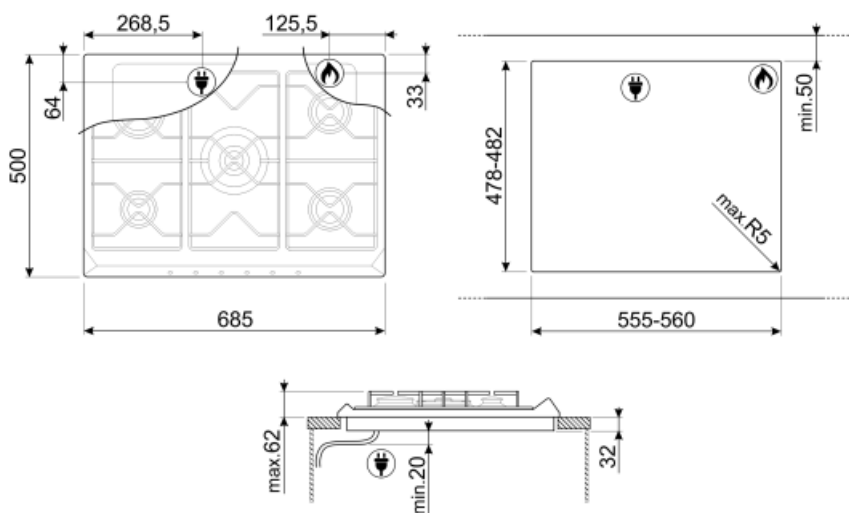

UR

Linksvoor - Gas - AUX - 1.10 kW

Linksachter - Gas - RP - 2.60 kW

Midden - Gas - 2URP (dual) - 5.00 kW

Rechtsachter - Gas - SRD - 1.70 kW

Rechtsvoor - Gas - SRD - 1.70 kW

Thermobeveiliging Ja

Automatische ontsteking Ja

Elektrische aansluiting

Nominale aansluitwaarde 1 W

Frequentie 50/60 Hz

Spanning (V) 220-240 V

Lengte voedingskabel 120 cm

Gasaansluiting

Type gas G20 Aardgas

Andere gasaansluitingen Konisch

Gasaansluiting Cilindrisch

Nominale aansluitwaarde gas 11900 W