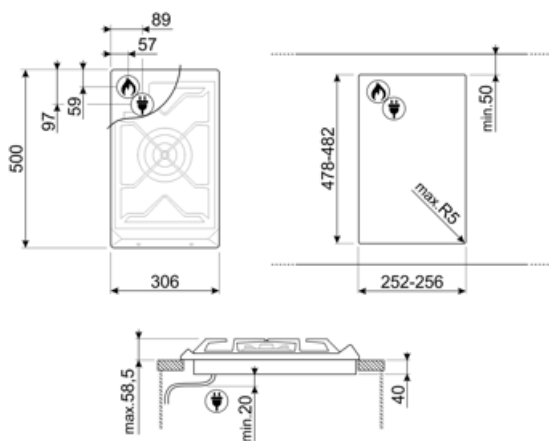

SRV531GH5

Product Family	Hob
Built-in type	Traditional
Dimensions	30 cm
Power supply	Gas
Type	Gas
EAN code	8017709111076

Aesthetics

Aesthetic	Contemporanea
Colour	Stainless steel
Finishing	Satin
Material	Stainless Steel
Type of steel	Brushed
Pan stands	Cast iron
Type of control setting	Control knobs
Control knob position	Front
No. of controls	2
Controls colour	Silver

Programs / Functions

No. of gas cook zones	1
Total no. of cook zones	1

Options

Worktop Cut-Out	478-482x252-256 mm
-----------------	--------------------

Technical Features

Central Gas safety valves	Yes	Automatic Ignition	Yes
---------------------------	-----	--------------------	-----

Electrical Connection

Plug	Not present	Frequency (Hz)	50/60 Hz
Electrical connection rating (W)	1 W	Power supply cable length	120 cm
Voltage (V)	220-240 V		

Gas Connection

Gas Type	G20 Natural gas	Gas connection rating (W)	5000 W
Gas connection	Conical	Gas connection distance, horizontal	57 mm
Other gas nozzles included	G30 GPL Liquid gas	Gas connection distance, vertical	59 mm
Other gas connections provided	Conical		