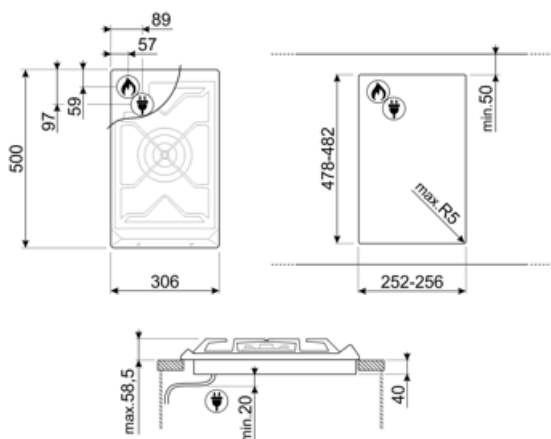

SRV531GH5

Product Family	Hob
Built-in type	Traditional
Dimensions	30 cm
Power supply	Gas
Type	Gas
EAN code	8017709111076

Aesthetics

Aesthetic	Contemporanea
Colour	Stainless steel
Finishing	Satin
Material	Stainless Steel
Type of steel	Brushed
Pan stands	Cast iron
Type of control setting	Control knobs
Control knob position	Front
No. of controls	2
Controls colour	Silver
Logo	Embossed

Program / Functions

No. of gas cook zones	1
Total no. of cook zones	1

Options

Worktop Cut-Out	478-482x252-256 mm
-----------------	--------------------

Technical Features

Central

Gas safety valves	Yes	Automatic Ignition	Yes
-------------------	-----	--------------------	-----

Electrical Connection

Electrical connection rating (W)	1 W	Power supply cable length	120 cm
Voltage (V)	220-240 V	Plug	Not present
Frequency (Hz)	50/60 Hz		

Gas Connection

Gas Type	G20 Natural gas	Gas connection rating (W)	5000 W
Gas connection	Conical	Gas connection distance, horizontal	57 mm
Other gas nozzles included	G30 GPL Liquid gas	Gas connection distance, vertical	59 mm
Other gas connections provided	Conical		