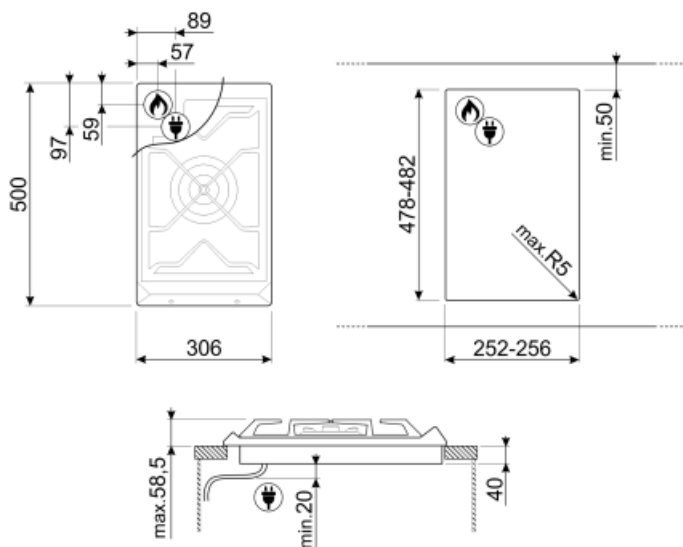

# SRV531GH5

Product Family	Hob
Built-in type	Traditional
Dimensions	30 cm
Power supply	Gas
Type	Gas
EAN code	8017709111076

## Options

Worktop Cut-Out	478-482x252-256 mm
-----------------	--------------------

## Electrical Connection

Plug	Not present	Frequency (Hz)	50/60 Hz
Electrical connection rating (W)	1 W	Power supply cable length	120 cm
Voltage (V)	220-240 V		

## Gas Connection

Gas Type	G20 Natural gas	Gas connection rating (W)	5000 W
Gas connection	Conical	Gas connection distance, horizontal	57 mm
Other gas nozzles included	G30 GPL Liquid gas	Gas connection distance, vertical	59 mm
Other gas connections provided	Conical		