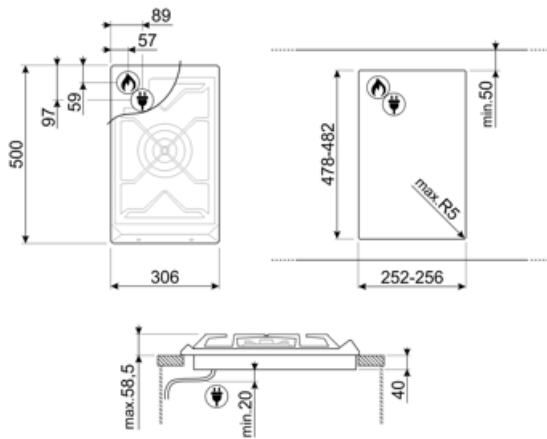

SRV531GH5

Product Family	Hob
Built-in type	Traditional
Dimensions	30 cm
Power supply	Gas
Type	Gas
EAN code	8017709111076

Aesthetics

Aesthetic	Contemporânea
Colour	Stainless steel
Acabamento	Satin
Material	Stainless Steel
Type of steel	Brushed
Pan stands	Cast iron
Pan Stand Coating	No
Burner Coating	No
Type of control setting	Control knobs
Control knob position	Front
No. of controls	2
Controls colour	Silver
Illuminated control knobs	No
Control knob protection	No

Program / Functions

No. of gas cook zones	1
Total no. of cook zones	1

Options

Corte padrão	478-482x252-256 mm
--------------	--------------------

Technical Features

Central Gas safety valves	Yes	Automatic Ignition	Yes
------------------------------	-----	--------------------	-----

Electrical Connection

Plug	No	Frequency (Hz)	50/60 Hz
Electrical connection rating (W)	1 W	Comprimento do cabo de alimentação	120 cm
Voltage (V)	220-240 V	Ficha elétrica	No

Gas Connection

Gas Type	G20 Natural gas	Gas connection rating (W)	5000 W
Ligação ao gás	Ligação ao gás cónica	Distância horizontal para ligação do gás	57 mm
Other gas nozzles included	G30 GPL Liquid gas	Distância vertical para ligação do gás	59 mm
Other gas connections provided	Conical		