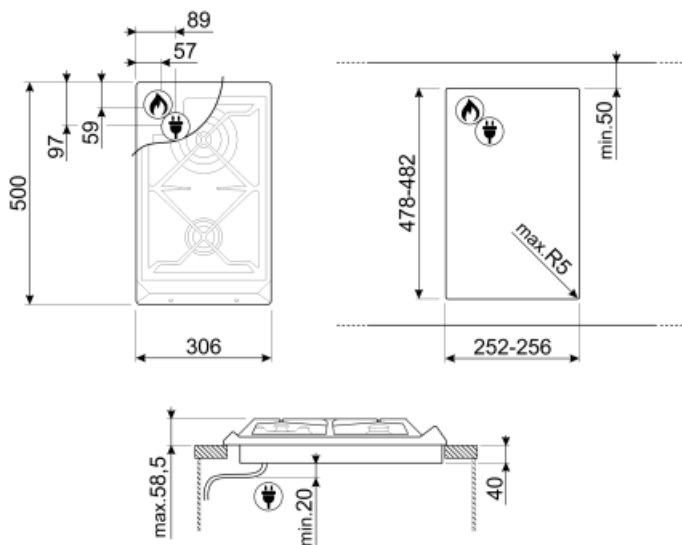

## Options

Worktop Cut-Out	478-482x252-256 mm
-----------------	--------------------

## Electrical Connection

Plug	Not present	Power supply cable length	120 cm
------	-------------	---------------------------	--------

## Gas Connection

Gas Type	G20 Natural gas	Gas connection rating (W)	4400 W
Gas connection	Cilindrical	Gas connection distance, horizontal	57 mm
Other gas nozzles included	G30 GPL Liquid gas	Gas connection distance, vertical	59 mm
Other gas connections provided	Conical		