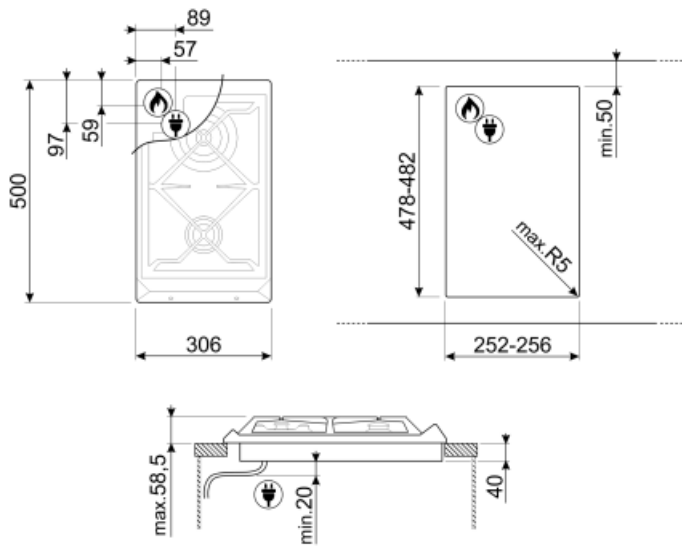

SRV532GH3

Product Family	Hob
Built-in type	Traditional
Dimensions	30 cm
Power supply	Gas
Type	Gas
EAN code	8017709111229

Aesthetics

Aesthetic	Contemporanea
Colour	Stainless steel
Finishing	Satin
Material	Stainless Steel
Type of steel	Brushed
Pan stands	Cast iron
Burners	Smeg Contemporary
Burners Material	Alluminium
Type of control setting	Control knobs
Control knob position	Front
No. of controls	2
Controls colour	Steel effect

Programs / Functions main oven

No. of gas cook zones	2
Total no. of cook zones	2

Options

Worktop Cut-Out	478-482x252-256 mm
-----------------	--------------------

Technical Features

Front-centre

Rear-centre - 3.30 kW

Gas safety valves	Yes	Automatic Ignition	Yes
-------------------	-----	--------------------	-----

Electrical Connection

Plug	Not present	Power supply cable length	120 cm
------	-------------	---------------------------	--------

Gas Connection

Gas Type	G20 Natural gas	Gas connection rating (W)	4400 W
Gas connection	Cilindrical	Gas connection distance, horizontal	57 mm
Other gas nozzles included	G30 GPL Liquid gas	Gas connection distance, vertical	59 mm
Other gas connections provided	Conical		