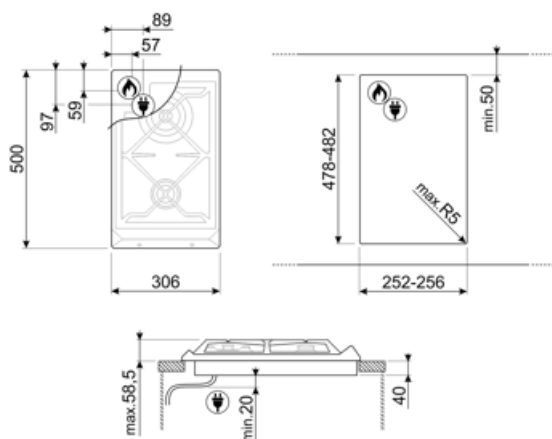

## Options

Worktop Cut-Out	478-482x252-256 mm
-----------------	--------------------

## Electrical Connection

Power supply cable length                      120 cm    Plug    Not present

## Gas Connection

Gas Type	G20 Natural gas	Gas connection rating (W)	4400 W
Gas connection	Cilindrical	Gas connection distance, horizontal	57 mm
Other gas nozzles included	G30 GPL Liquid gas	Gas connection distance, vertical	59 mm
Other gas connections provided	Conical		