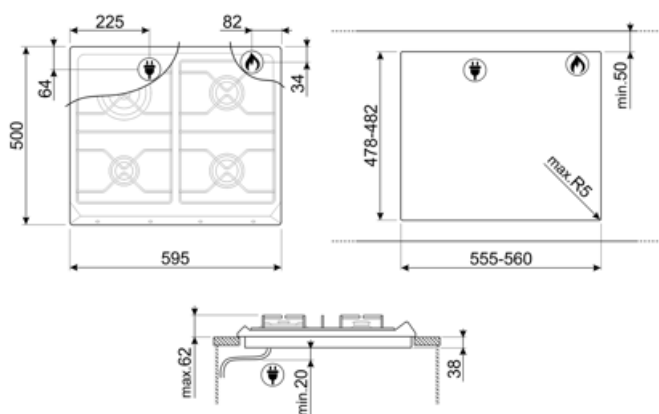

Technical Features

UR

Front-left - Gas - AUX - 1.10 kW

Rear-left - Gas - UR - 3.30 kW

Rear-right - Gas - Semi Rapid - 1.70 kW

Front-right - Gas - Semi Rapid - 1.70 kW

Gas safety valves   Yes   Automatic Ignition   Yes

Electrical Connection

Plug   No   Ficha elétrica   No

Comprimento do cabo
de alimentação   120 cm

Gas Connection

Gas Type   G20 Natural gas   Other gas connections   Conical

Ligação ao gás   Ligação ao gás cilíndrica

Gas connection rating   7800 W
(W)