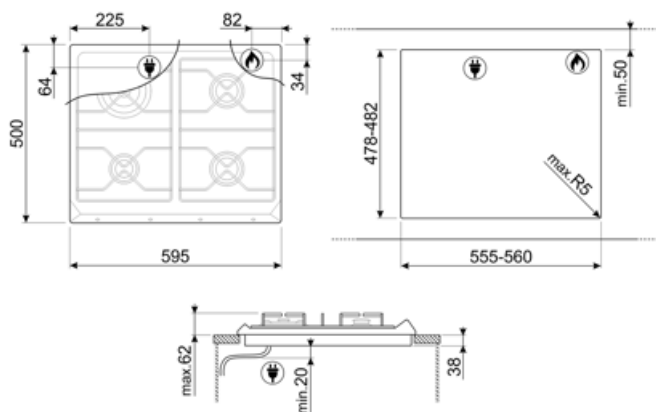

Corte padrão

478-482x555-560 mm

Technical Features

UR

Front-left - Gas - AUX - 1.10 kW

Rear-left - Gas - UR - 3.30 kW

Rear-right - Gas - Semi Rapid - 1.70 kW

Front-right - Gas - Semi Rapid - 1.70 kW

Gas safety valves Yes Automatic Ignition Yes

Accessories Included

Other accessories New Cucina Silver control knobs kit

Electrical Connection

Plug	No	Frequency (Hz)	50/60 Hz
Electrical connection rating (W)	1 W	Comprimento do cabo de alimentação	120 cm
Voltage (V)	220-240 V	Ficha elétrica	No
Type of electric cable	Single phase		

Gas Connection

Gas Type	G20 Natural gas	Other gas connections provided	Conical
Ligação ao gás	Ligação ao gás cilíndrica	Gas connection rating (W)	7800 W
Other gas nozzles included	G30 GPL Liquid gas