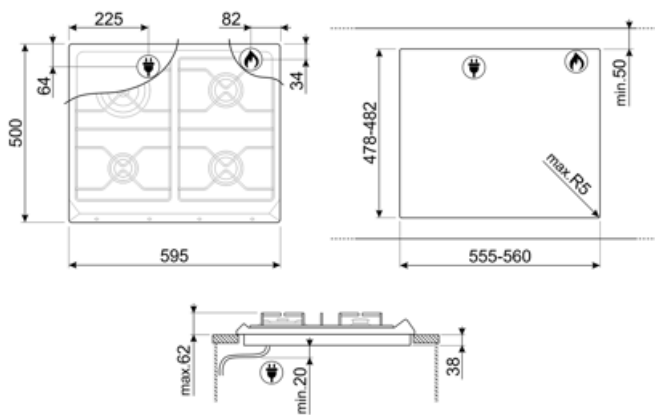

SRV564GH3

| | |
|----------------|---------------|
| Product Family | Hob |
| Built-in | Traditional |
| Dimensions | 60 cm |
| Power supply | Gas |
| Type | Gas |
| EAN code | 8017709112226 |

Aesthetics

Program / Functions

| | |
|-------------------------|---|
| No. of gas cook zones | 4 |
| Total no. of cook zones | 4 |

Options

| | |
|------------------|--------------------|
| Standard cut out | 478-482x555-560 mm |
|------------------|--------------------|

Electrical Connection

Power supply cable length 120 cm Plug No

Gas Connection

Gas Type G20 Natural gas Other gas connections provided Conical
 Gas connection Cilindrical
 Other gas nozzles included G30 GPL Liquid gas Gas connection rating (W) 7800 W