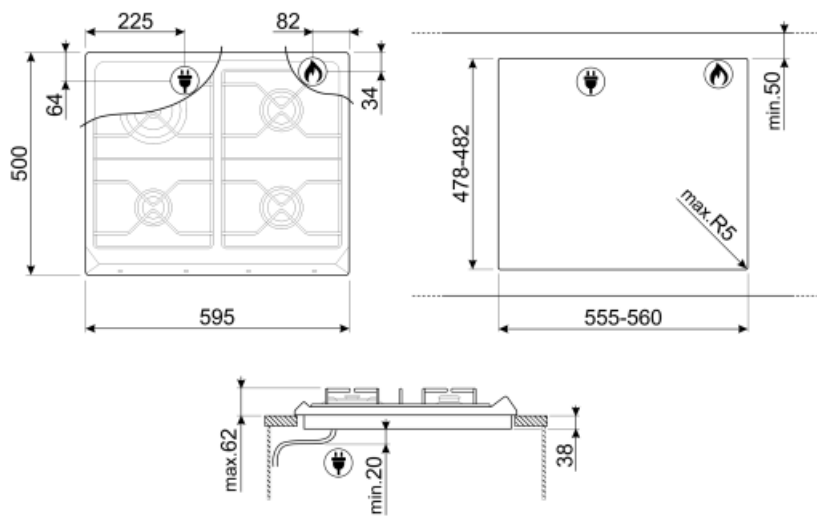

UR

Front left - Gas - AUX - 1.10 kW

Rear left - Gas - UR - 3.30 kW

Rear right - Gas - Semi Rapid - 1.70 kW

Front right - Gas - Semi Rapid - 1.70 kW

Gas safety valves   Yes   Automatic Ignition   Yes

Electrical Connection

Power supply cable length   120 cm

Gas Connection

Gas Type	G20 Natural gas	Other gas connections provided	Conical
Gas connection	Cilindrical	Gas connection rating (W)	7800 W
Other gas nozzles included	G30 GPL Liquid gas