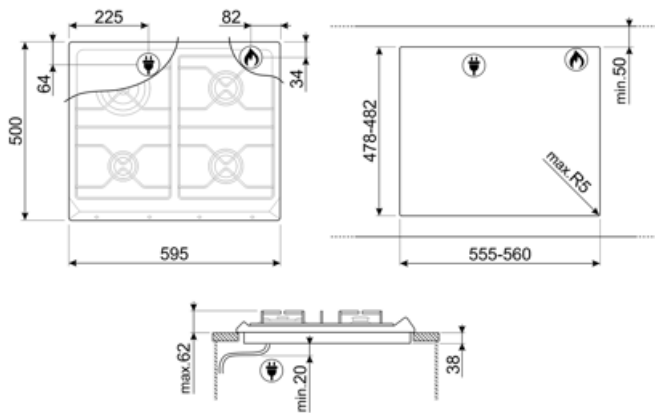

UR

Front left - Gas - AUX - 1.10 kW

Rear left - Gas - UR - 3.30 kW

Rear right - Gas - Semi Rapid - 1.70 kW

Front right - Gas - Semi Rapid - 1.70 kW

Gas safety valves   Yes   Automatic Ignition   Yes

Electrical Connection

Power supply cable length   120 cm   Plug   No

Gas Connection

Gas Type   G20 Natural gas   Other gas connections provided   Conical
Gas connection   Cilindrical
Other gas nozzles included   G30 GPL Liquid gas   Gas connection rating (W)   7800 W