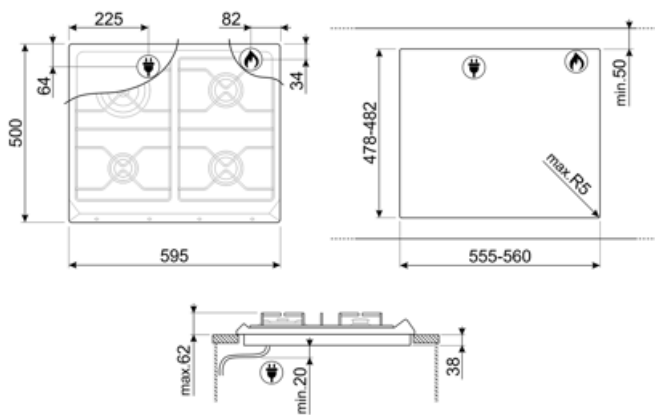

UR

Front-left - Gas - AUX - 1.10 kW

Rear-left - Gas - UR - 3.30 kW

Rear-right - Gas - Semi Rapid - 1.70 kW

Front-right - Gas - Semi Rapid - 1.70 kW

Gas safety valves   Yes   Automatic Ignition   Yes

Electrical Connection

Power supply cable length   120 cm   Plug   Not present

Gas Connection

Gas Type   G20 Natural gas   Other gas connections provided   Conical
Gas connection   Cilindrical
Other gas nozzles included   G30 GPL Liquid gas   Gas connection rating (W)   7800 W