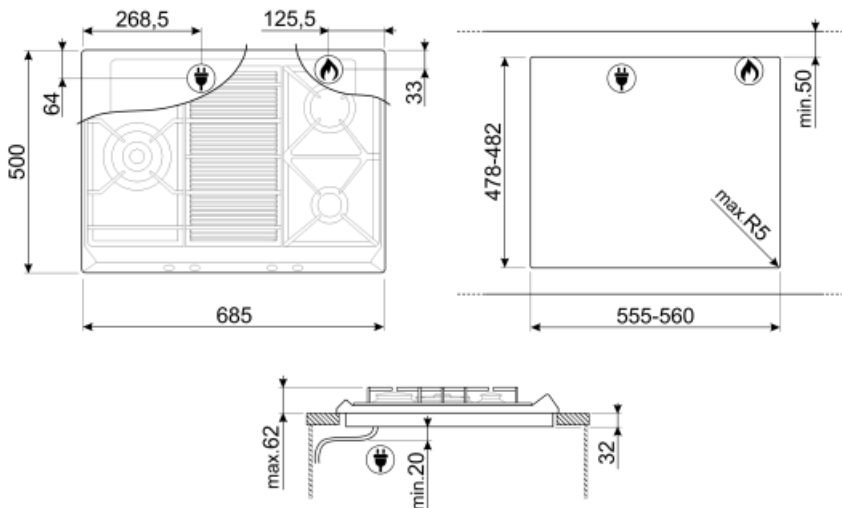

UR

Left - Gas - 2UR (dual) - 5.00 kW
Rear-right - Gas - Rapid - 2.55 kW
Front-right - Gas - Semi Rapid - 1.65 kW
Gas safety valves Yes

Automatic Ignition Yes

Accessories Included

Wok stand 1

Electrical Connection

Plug Not present
Electrical connection rating (W) 1 W
Voltage (V) 220-240 V

Frequency (Hz) 50/60 Hz
Power supply cable length 120 cm

Gas Connection

Gas Type G110 City gas
Gas connection Cilindrica

Other gas nozzles included G30 GPL Liquid gas, G20 Natural gas
Gas connection rating (W) 9150 W