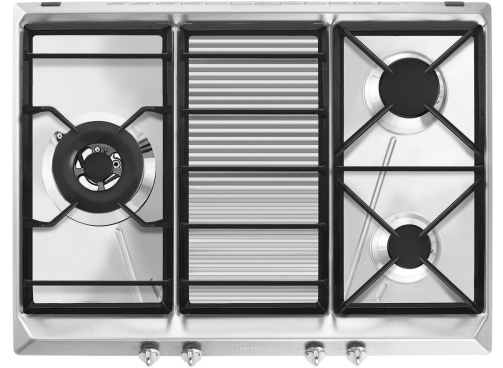

SRV573XG

Product Family	Hob
Built-in type	Traditional
Dimensions	70/75 cm
Power supply	Gas
Type	Gas
EAN code	8017709138714

Aesthetics

Aesthetic	Contemporanea
Colour	Stainless steel
Finishing	Satin
Material	Stainless Steel
Type of steel	Brushed
Pan stands	Cast iron
Type of control setting	Control knobs
Control knob position	Front
No. of controls	4
Controls colour	Steel effect
Serigraphy colour	Grey

Programs / Functions

Total no. of cook zones	3
No. of gas cook zones	3

Options

Worktop Cut-Out	478-482x555-560 mm
-----------------	--------------------

Technical Features

UR

Left - Gas - 2UR (dual) - 5.00 kW
 Rear-right - Gas - Rapid - 2.55 kW
 Front-right - Gas - Semi Rapid - 1.65 kW
 Gas safety valves Yes

GRW
Wok support

C70CEB/1
White cover suitable for 70 cm hobs with frontal controls.

C70CP/1
Cream cover suitable for 70 cm hobs with frontal controls.

6MP700AX
Hob knobs set - Cortina Anthracite/Silver

6MPF2465X
Hob knobs set - Selezione