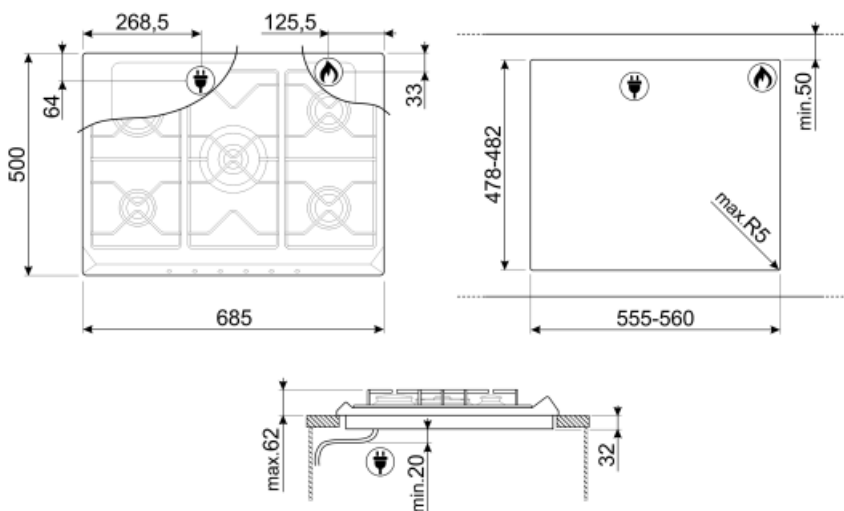

UR

Left - Gas - 2UR (dual) - 5.00 kW
Rear centre - Gas - AUX - 1.10 kW
Front centre - Gas - AUX - 1.10 kW
Rear right - Gas - Rapid - 2.60 kW
Front right - Gas - Semi Rapid - 1.70 kW
Gas - Semi Rapid
Gas safety valves Yes

Automatic Ignition Yes

Electrical Connection

Power supply cable length 120 cm

Gas Connection

Gas Type	G20 Natural gas	Other gas connections provided	Conical
Gas connection	Cilindrical	Gas connection rating (W)	10800 W