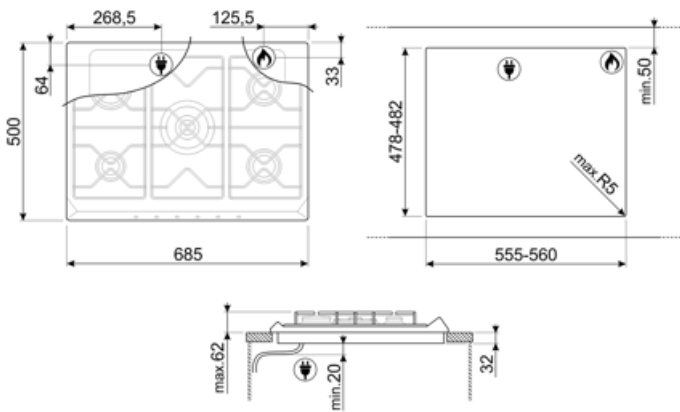

UR

Left - Gas - 2UR (dual) - 5.00 kW
Rear centre - Gas - AUX - 1.10 kW
Front centre - Gas - AUX - 1.10 kW
Rear right - Gas - Rapid - 2.60 kW
Front right - Gas - Semi Rapid - 1.70 kW
Gas - Semi Rapid

Gas safety valves Yes **Automatic Ignition** Yes

Electrical Connection

Power supply cable length 120 cm **Plug** No

Gas Connection

Gas Type G20 Natural gas **Other gas connections provided** Conical
Gas connection Cilindrical **Gas connection rating (W)** 10800 W