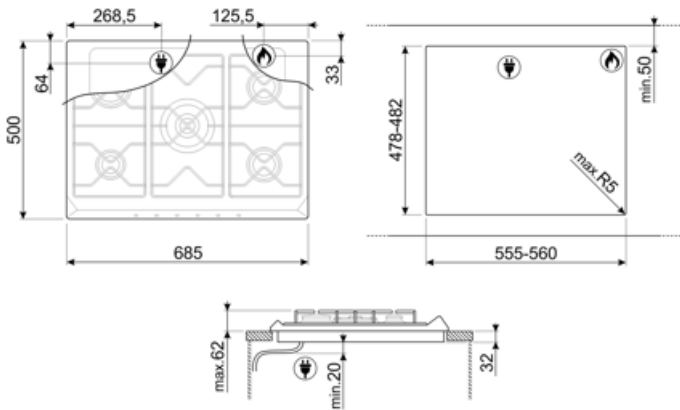

SRV576GH5

Product Family
Built-in type
Dimensions
Power supply
Type
EAN code

Hob
Traditional
70/75 cm
Gas
Gas
8017709112998

Aesthetics

Aesthetic
Colour
Finishing
Material
Type of steel
Pan stands
Type of control setting
Control knob position
No. of controls
Controls colour
Logo
Serigraphy colour

Contemporanea
Stainless steel
Satin
Stainless Steel
Brushed
Cast iron
Control knobs
Front
6
Silver
Silk screen
Grey

Program / Functions

No. of gas cook zones	5
Total no. of cook zones	5

Options

Worktop Cut-Out 478-482x555-560 mm

Gas safety valves Yes **Automatic Ignition** Yes

Electrical Connection

Power supply cable length 120 cm **Plug** Not present

Gas Connection

Gas Type G20 Natural gas **Other gas connections provided** Conical
 Gas connection Cilindrical
 Other gas nozzles included G30 GPL Liquid gas **Gas connection rating (W)** 11900 W