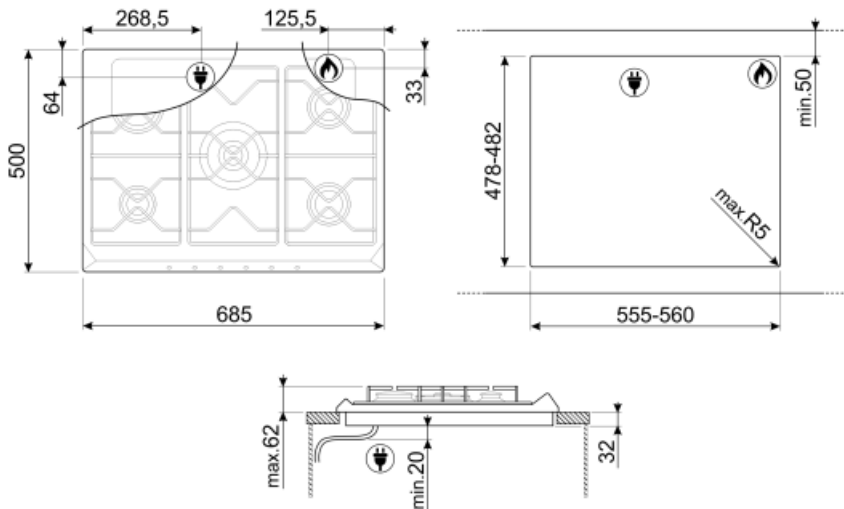

UR

Front-left - Gas - AUX - 1.10 kW
Rear-left - Gas - Rapid - 2.60 kW
Central - Gas - 2UR (dual) - 5.00 kW
Rear-right - Gas - Semi Rapid - 1.70 kW
Front-right - Gas - Semi Rapid - 1.70 kW
Gas safety valves Yes

Automatic Ignition Yes

Electrical Connection

Plug Not present **Power supply cable length** 120 cm

Gas Connection

Gas Type G20 Natural gas **Other gas connections provided** Conical
Gas connection Cilindrical
Other gas nozzles included G30 GPL Liquid gas **Gas connection rating (W)** 11900 W