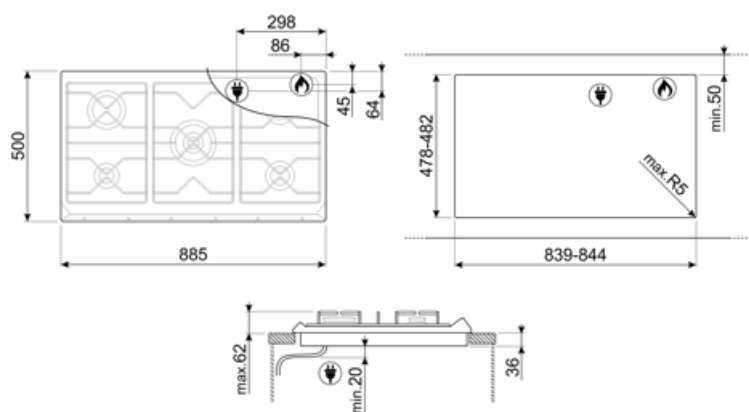

Technical Features

UR

Front-left - Gas - AUX - 1.10 kW

Rear-left - Gas - Rapid - 3.10 kW

Central - Gas - 2UR (dual) - 5.00 kW

Rear-right - Gas - Semi Rapid - 1.70 kW

Front-right - Gas - Semi Rapid - 1.70 kW

Gas safety valves   Yes   Automatic Ignition   Yes

Electrical Connection

Plug   No   Ficha elétrica   No

Comprimento do cabo de alimentação   120 cm

Gas Connection

Gas Type   G20 Natural gas   Gas connection rating   12400 W

Ligação ao gás   Ligação ao gás cilíndrica

Other gas connections provided   Conical   Distância horizontal para ligação do gás   86 mm

Distância vertical para ligação do gás   45 mm