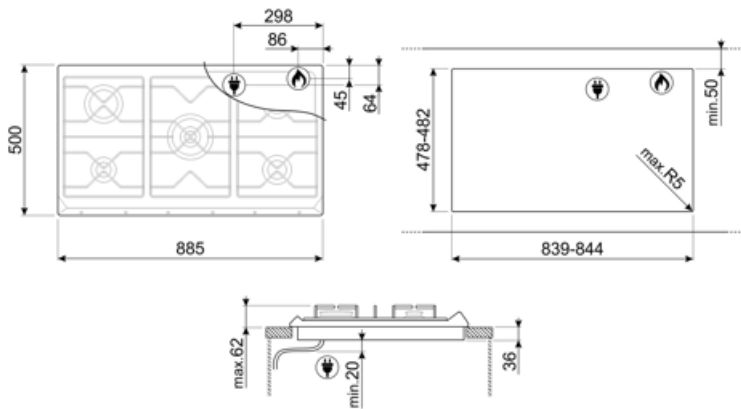

SRV596GH5

Product Family	Hob
Built-in	Traditional
Dimensions	90 cm
Power supply	Gas
Type	Gas
EAN code	8017709110505

Aesthetics

Aesthetics	Contemporanea
Colour	Stainless steel
Finishing	Brushed
Material	Stainless Steel
Type of steel	Brushed
Pan stands	Cast iron
Type of control setting	Control knobs
Control knobs position	Front
No. of controls	6
Controls colour	Silver
Alternative colours available	Beige, Terre de France

Program / Functions

No. of gas cook zones	5
Total no. of cook zones	5

Options

Standard cut out	478-482x839-844 mm
------------------	--------------------

Technical Features

Front left - Gas - AUX - 1.10 kW
 Rear left - Gas - Rapid - 3.10 kW
 Central - Gas - 2UR (dual) - 5.00 kW
 Rear right - Gas - Semi Rapid - 1.70 kW
 Front right - Gas - Semi Rapid - 1.70 kW
Gas safety valves Yes

Automatic Ignition Yes

Electrical Connection

Power supply cable length 120 cm

Gas Connection

Gas Type	G20 Natural gas	Gas connection rating (W)	12400 W
Gas connection	Cilindrical	Gas connection distance, horizontal	86 mm
Other gas connections provided	Conical	Gas connection distance, vertical	45 mm