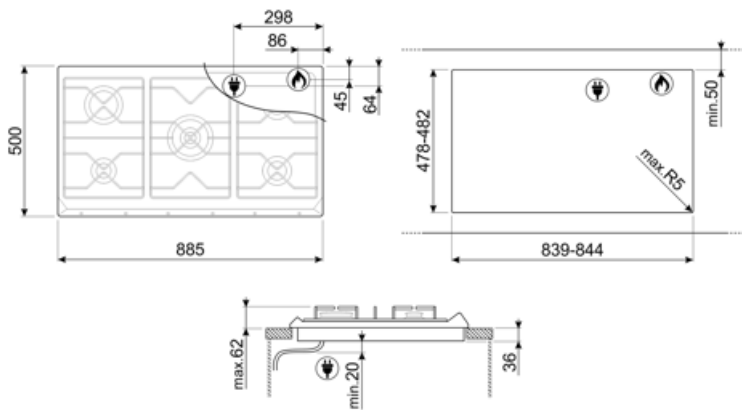

UR

Front left - Gas - AUX - 1.10 kW
Rear left - Gas - Rapid - 3.10 kW
Central - Gas - 2UR (dual) - 5.00 kW
Rear right - Gas - Semi Rapid - 1.70 kW
Front right - Gas - Semi Rapid - 1.70 kW
Gas safety valves Yes

Automatic Ignition Yes

Electrical Connection

Power supply cable length 120 cm **Plug** No

Gas Connection

Gas Type	G20 Natural gas	Gas connection rating (W)	12400 W
Gas connection	Cilindrical	Gas connection distance, horizontal	86 mm
Other gas connections provided	Conical	Gas connection distance, vertical	45 mm