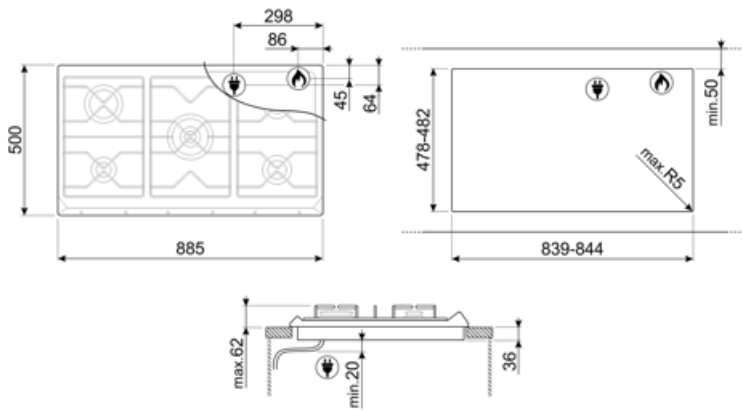

Front left - Gas - AUX - 1.10 kW
Rear left - Gas - Rapid - 3.10 kW
Central - Gas - 2UR (dual) - 5.00 kW
Rear right - Gas - Semi Rapid - 1.70 kW
Front right - Gas - Semi Rapid - 1.70 kW

Gas safety valves Yes Automatic Ignition Yes

Electrical Connection

Power supply cable length 120 cm

Gas Connection

Gas Type	G20 Natural gas	Gas connection rating (W)	12400 W
Gas connection	Cilindrical	Gas connection distance, horizontal	86 mm
Other gas connections provided	Conical	Gas connection distance, vertical	45 mm