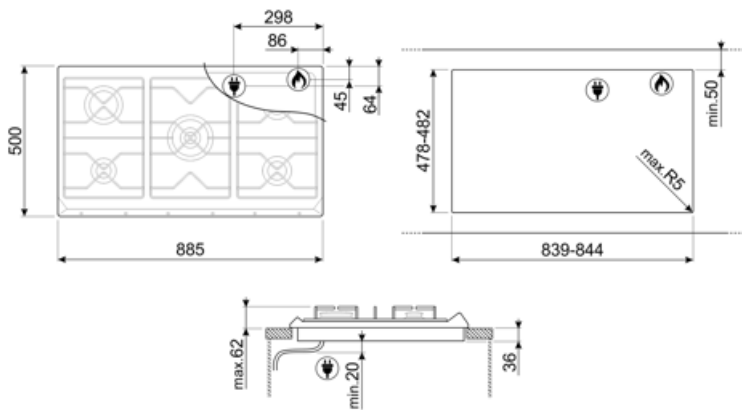

## Options

Worktop Cut-Out 478-482x839-844 mm

## Electrical Connection

Power supply cable length                      120 cm                                      Plug                                      Not present