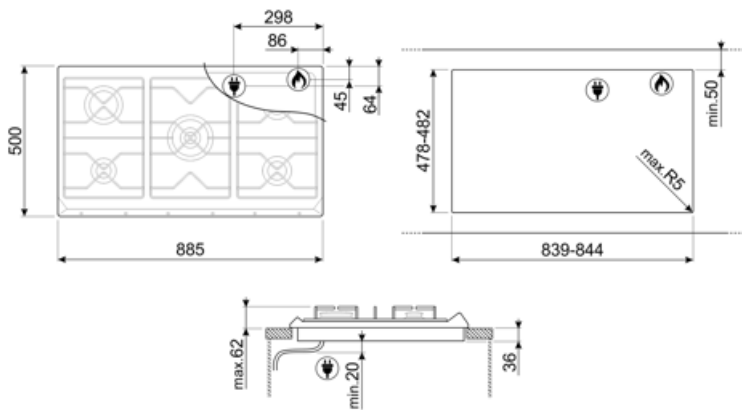

UR

Front-left - Gas - AUX - 1.10 kW

Rear-left - Gas - Rapid - 3.10 kW

Central - Gas - 2UR (dual) - 5.00 kW

Rear-right - Gas - Semi Rapid - 1.70 kW

Front-right - Gas - Semi Rapid - 1.70 kW

Gas safety valves   Yes   Automatic Ignition   Yes

Electrical Connection

Power supply cable length   120 cm   Plug   Not present

Gas Connection

Gas Type	G20 Natural gas	Gas connection rating (W)	12400 W
Gas connection	Cilindrical	Gas connection distance, horizontal	86 mm
Other gas connections provided	Conical	Gas connection distance, vertical	45 mm