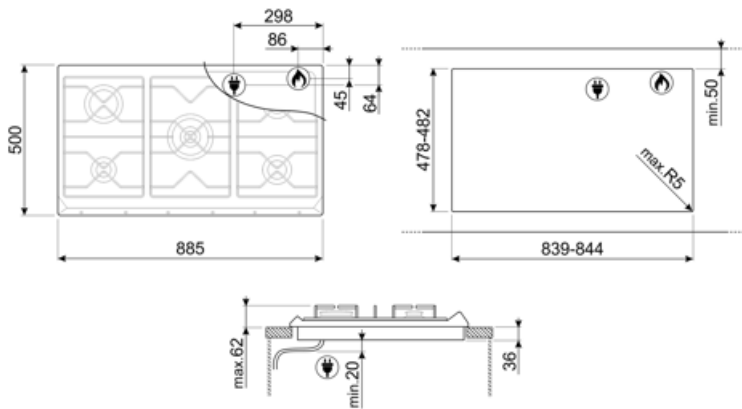

## Options

Worktop Cut-Out	478-482x839-844 mm
-----------------	--------------------

## Gas Connection

<b>Gas Type</b>	G30 GPL Liquid gas	<b>Gas connection rating (W)</b>	12400 W
<b>Gas connection</b>	Cilindrical	<b>Gas connection distance, horizontal</b>	86 mm
<b>Other gas connections provided</b>	Conical	<b>Gas connection distance, vertical</b>	45 mm