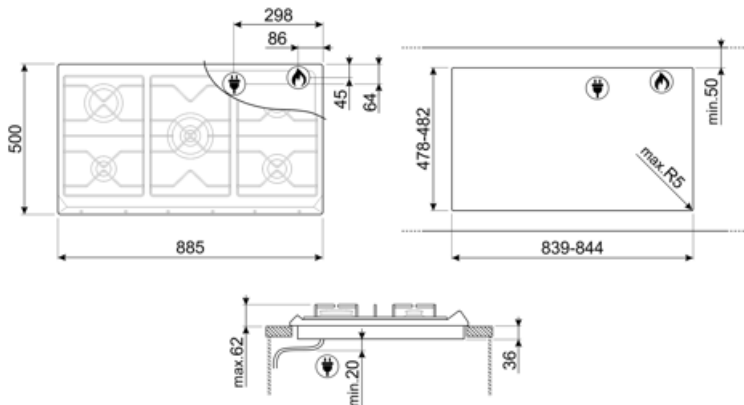

Technical Features

UR

Rear-left - Gas - Rapid - 3.10 kW

Front-left - Gas - AUX - 1.05 kW

Central - Gas - 2UR (dual) - 5.00 kW

Rear-right - Gas - Semi Rapid - 1.65 kW

Front-right - Gas - Semi Rapid - 1.65 kW

Gas safety valves   Yes   Automatic Ignition   Yes

Accessories Included

Wok stand   1

Electrical Connection

Plug	No	Frequency (Hz)	60 Hz
Electrical connection rating (W)	1 W	Comprimento do cabo de alimentação	120 cm
Voltage (V)	110 V	Ficha elétrica	No

Gas Connection

Gas Type	G30 GPL Liquid gas	Other gas connections provided	Conical
Ligação ao gás	Ligação ao gás cilíndrica	Gas connection rating (W)	11500 W
Other gas nozzles included	G20 Natural gas