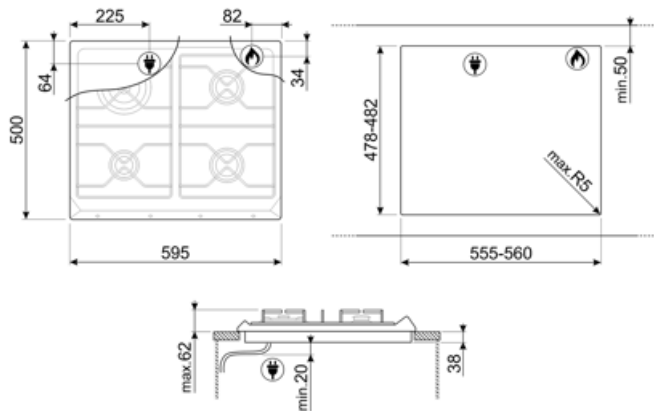

UR

Linksvoor - Gas - AUX - 1.10 kW

Linksachter - Gas - URP - 3.30 kW

Rechtsachter - Gas - SRD - 1.70 kW

Rechtsvoor - Gas - SRD - 1.70 kW

Thermobeveiliging Ja

Automatische ontsteking Ja

Elektrische aansluiting

Nominale aansluitwaarde 1 W

Spanning (V) 220-240 V

Type stroomkabel Eenfasig

Frequentie 50/60 Hz

Lengte voedingskabel 120 cm

Stekker Nee

Gasaansluiting

Type gas G20/ G25 Aardgas

Gasaansluiting Cilindrisch

Andere sproeiers meegeleverd Sproeiers butaan/propaan gas meegeleverd

Andere gasaansluitingen Konisch

Nominale aansluitwaarde gas 7800 W