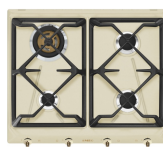

SRV864POGH
Colour: Cream