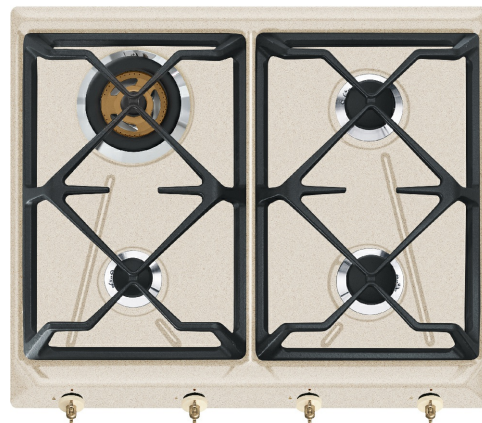

# SRV864AVOGH2

Product Family	Hob
Built-in type	Traditional
Dimensions	60 cm
Power supply	Gas
Type	Gas
EAN code	8017709263669

## Aesthetics

Aesthetic	Coloniale
Colour	Oats
Material	Enamelled
Pan stands	Cast iron
Type of control setting	Control knobs
Control knob position	Front
No. of controls	4
Controls colour	Antique brass
Logo	Silk screen
Serigraphy colour	Brown