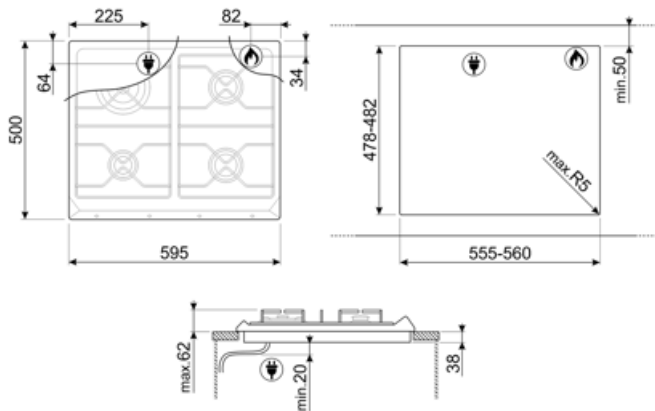

UR

Front-left - Gas - AUX - 1.10 kW

Rear-left - Gas - UR - 3.30 kW

Rear-right - Gas - Semi Rapid - 1.70 kW

Front-right - Gas - Semi Rapid - 1.70 kW

Gas safety valves   Yes   Automatic Ignition   Yes

Electrical Connection

Electrical connection rating (W)	1 W	Frequency (Hz)	50/60 Hz
Voltage (V)	220-240 V	Power supply cable length	120 cm
Type of electric cable installed	Yes, Single phase	Plug	Not present

Gas Connection

Gas Type	G20/G25 natural gas	Other gas connections provided	Conical
Gas connection	Cilindrical	Gas connection rating (W)	7800 W
Other gas nozzles included	G30 GPL Liquid gas