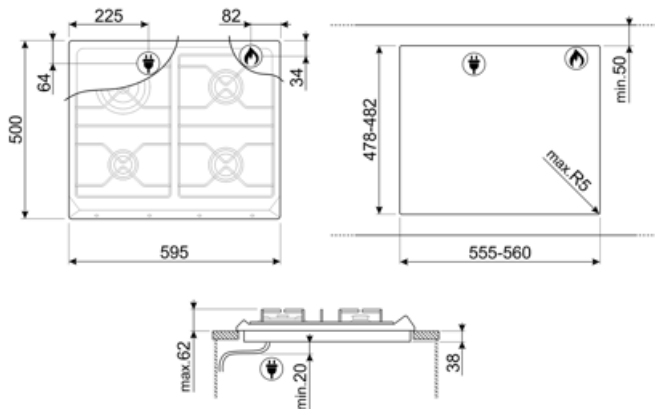

Technical Features

UR

Front-left - Gas - AUX - 1.10 kW

Rear-left - Gas - UR - 3.30 kW

Rear-right - Gas - Semi Rapid - 1.70 kW

Front-right - Gas - Semi Rapid - 1.70 kW

Gas safety valves   Yes   Automatic Ignition   Yes

Electrical Connection

Plug	No	Frequency (Hz)	50/60 Hz
Electrical connection rating (W)	1 W	Comprimento do cabo de alimentação	120 cm
Voltage (V)	220-240 V	Ficha elétrica	No
Type of electric cable	Single phase		

Gas Connection

Gas Type	G20/G25 natural gas	Other gas connections provided	Conical
Ligação ao gás	Ligação ao gás cilíndrica	Gas connection rating (W)	7800 W
Other gas nozzles included	G30 GPL Liquid gas