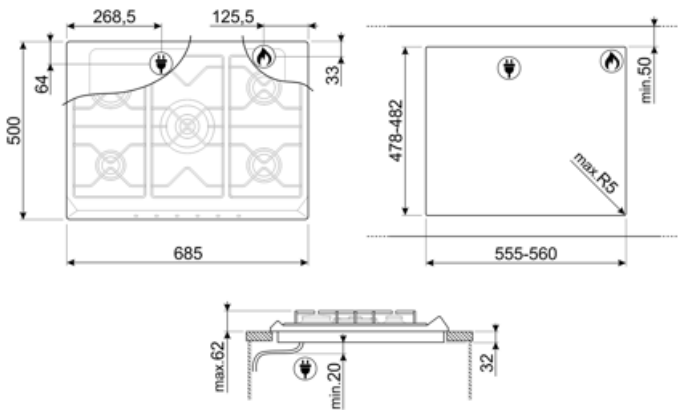

UR

Front-left - Gas - AUX - 1.10 kW

Rear-left - Gas - Rapid - 2.60 kW

Central - Gas - 2UR (dual) - 5.00 kW

Rear-right - Gas - Semi Rapid - 1.70 kW

Front-right - Gas - Semi Rapid - 1.70 kW

Gas safety valves   Yes   Automatic Ignition   Yes

Electrical Connection

Electrical connection rating (W)	1 W	Frequency (Hz)	50/60 Hz
Voltage (V)	220-240 V	Power supply cable length	120 cm
Type of electric cable installed	Yes, Single phase	Plug	Not present

Gas Connection

Gas Type	G20/G25 natural gas	Other gas connections provided	Conical
Gas connection	Cilindrical	Gas connection rating (W)	11900 W