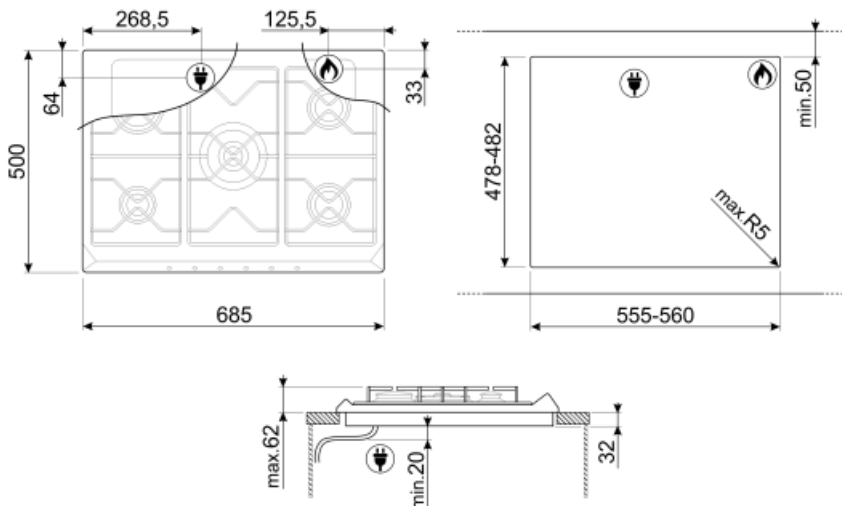

UR

Front-left - Gas - AUX - 1.10 kW
Rear-left - Gas - Rapid - 2.60 kW
Central - Gas - 2UR (dual) - 5.00 kW
Rear-right - Gas - Semi Rapid - 1.70 kW
Front-right - Gas - Semi Rapid - 1.70 kW
Gas safety valves Yes

Automatic Ignition Yes

Electrical Connection

Electrical connection rating (W) 1 W
Voltage (V) 220-240 V
Type of electric cable supplied Yes, Single phase

Frequency (Hz) 50/60 Hz
Power supply cable length 120 cm

Gas Connection

Gas Type G20/G25 natural gas
Gas connection Cilindrical

Other gas connections provided Conical
Gas connection rating (W) 11900 W