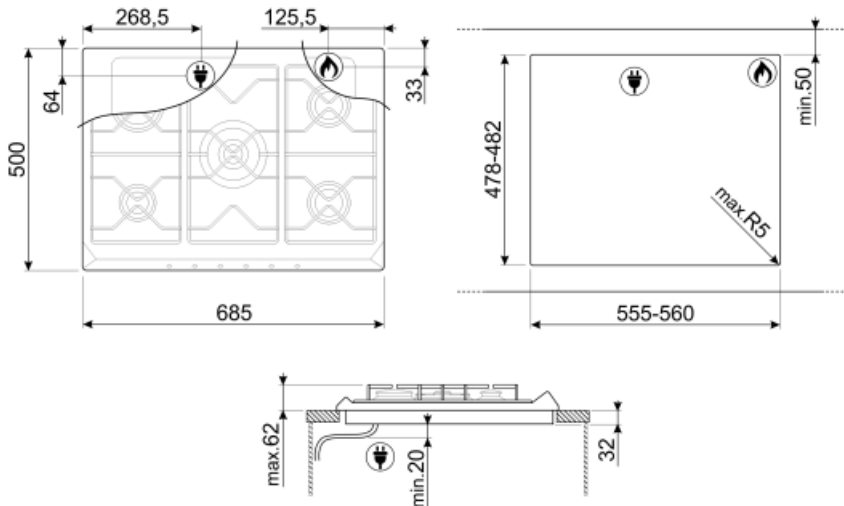

UR

Front-left - Gas - AUX - 1.10 kW

Rear-left - Gas - Rapid - 2.60 kW

Central - Gas - 2UR (dual) - 5.00 kW

Rear-right - Gas - Semi Rapid - 1.70 kW

Front-right - Gas - Semi Rapid - 1.70 kW

Gas safety valves   Yes   Automatic Ignition   Yes

Electrical Connection

Electrical connection rating (W)	1 W	Frequency (Hz)	50/60 Hz
Voltage (V)	220-240 V	Power supply cable length	120 cm
Type of electric cable supplied	Yes, Single phase		

Gas Connection

Gas Type	G20/G25 natural gas	Other gas connections provided	Conical
Gas connection	Cilindrical	Gas connection rating (W)	11900 W