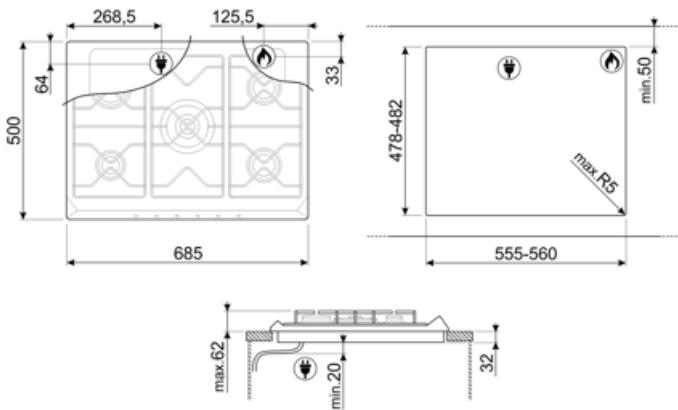

SRV876POGH

Product Family	Hob
Built-in type	Traditional
Dimensions	70/75 cm
Power supply	Gas
Type	Gas
EAN code	8017709233297

Aesthetics

Aesthetic	Coloniale
Colour	Cream
Material	Enamelled
Pan stands	Cast iron
Type of control setting	Control knobs
Control knob position	Front
No. of controls	6
Controls colour	Antique brass
Logo	Silk screen
Serigraphy colour	Gold
Alternative colours available	Anthracite, Beige, Copper

Program / Functions

No. of gas cook zones	5
Total no. of cook zones	5

Options

Worktop Cut-Out	478-482x555-560 mm
-----------------	--------------------

Technical Features

UR

Front-left - Gas - AUX - 1.10 kW

Electrical connection rating (W)	1 W	Frequency (Hz)	50/60 Hz
Voltage (V)	220-240 V	Power supply cable length	120 cm
Type of electric cable installed	Yes, Single phase	Plug	Not present

Gas Connection

Gas Type	G20/G25 natural gas	Other gas connections provided	Conical
Gas connection	Cilindrical	Gas connection rating (W)	11900 W