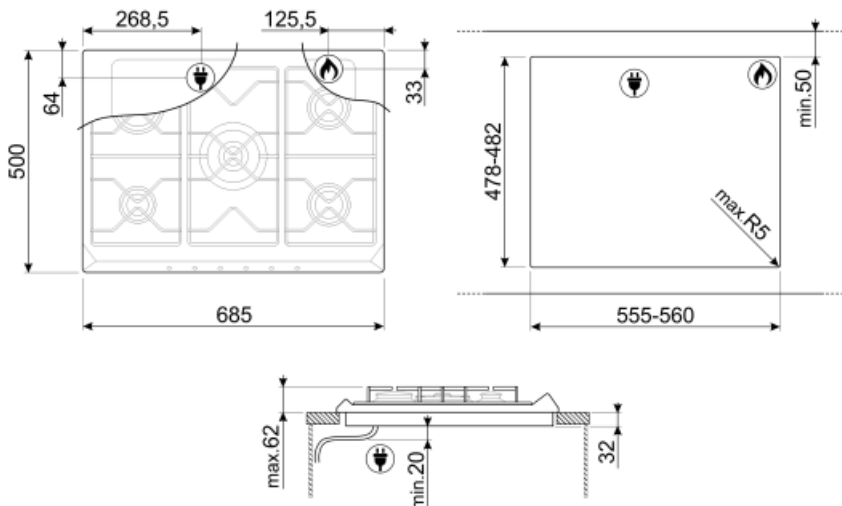

UR

Front-left - Gas - AUX - 1.10 kW

Rear-left - Gas - Rapid - 2.60 kW

Central - Gas - 2UR (dual) - 5.00 kW

Rear-right - Gas - Semi Rapid - 1.70 kW

Front-right - Gas - Semi Rapid - 1.70 kW

Gas safety valves   Yes   Automatic Ignition   Yes

Electrical Connection

Electrical connection rating (W)	1 W	Frequency (Hz)	50/60 Hz
Voltage (V)	220-240 V	Power supply cable length	120 cm
Type of electric cable supplied	Yes, Single phase		

Gas Connection

Gas Type	G20/G25 natural gas	Other gas connections provided	Conical
Gas connection	Cilindrical	Gas connection rating (W)	11900 W