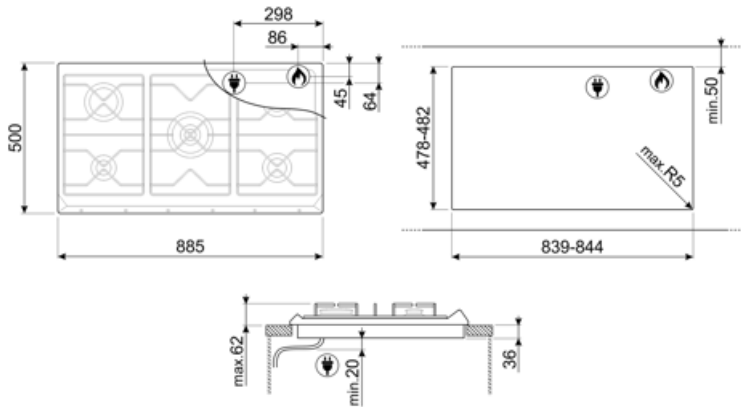

Rear-left - Gas - Rapid - 3.10 kW
Central - Gas - 2UR (dual) - 5.00 kW
Rear-right - Gas - Semi Rapid - 1.70 kW
Front-right - Gas - Semi Rapid - 1.70 kW
Gas safety valves Yes

Automatic ignition Yes

Electrical Connection

Electrical connection rating (W)	1 W	Frequency (Hz)	50/60 Hz
Voltage (V)	220-240 V	Power supply cable length	120 cm
Type of electric cable installed	Yes, Single phase	Plug	Not present

Gas Connection

Gas Type	G20/G25 natural gas	Other gas connections provided	Conical
Gas connection	Cilindrical	Gas connection rating (W)	12400 W