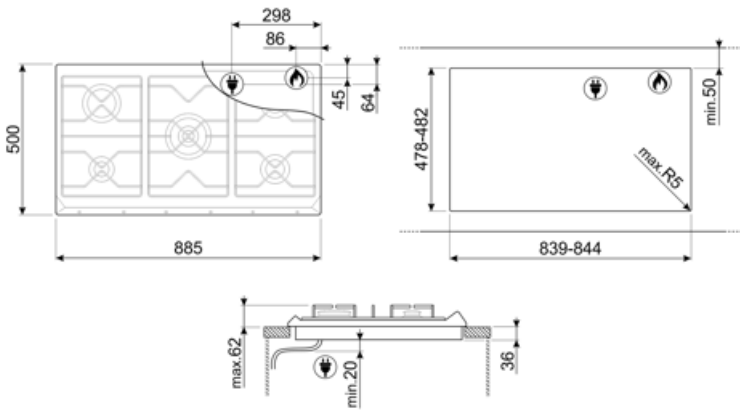

UR

Front-left - Gas - AUX - 1.10 kW

Rear-left - Gas - Rapid - 3.10 kW

Central - Gas - 2UR (dual) - 5.00 kW

Rear-right - Gas - Semi Rapid - 1.70 kW

Front-right - Gas - Semi Rapid - 1.70 kW

Gas safety valves   Yes   Automatic Ignition   Yes

Electrical Connection

Plug	No	Frequency (Hz)	50/60 Hz
Electrical connection rating (W)	1 W	Comprimento do cabo de alimentação	120 cm
Voltage (V)	220-240 V	Ficha elétrica	No
Type of electric cable	Single phase		

Gas Connection

Gas Type	G20/G25 natural gas	Other gas connections provided	Conical
Ligação ao gás	Ligação ao gás cilíndrica	Gas connection rating (W)	12400 W